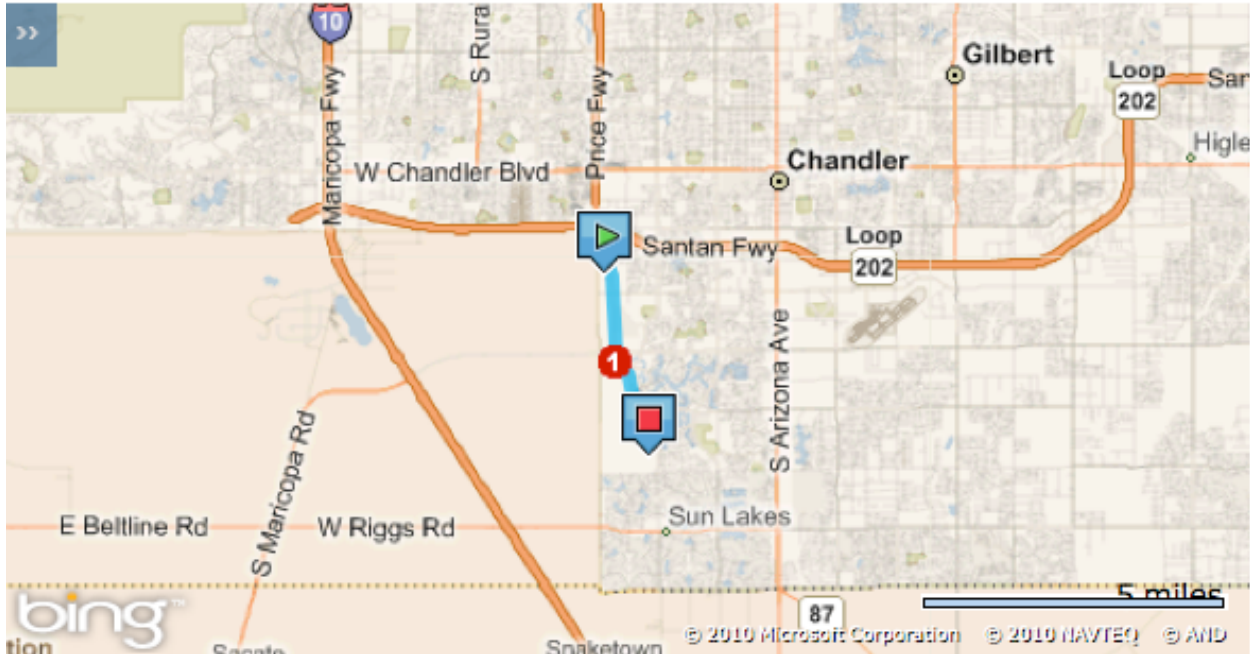

### **Find Convenient Accommodations for All Your Business Needs**

If you're traveling to Ocotillo, Arizona on business or arranging accommodations for your clients' visit to the Ocotillo Campus, the clear choice for your stay is the Courtyard Phoenix Chandler/Fashion Center. Our hotel is located less than five miles from Intel Corporation's Ocotillo Campus.

The Courtyard Phoenix Chandler/Fashion Center is the ideal location for business travelers. Not only is it close to the Ocotillo Campus but it's conveniently located by many restaurants and golf courses. This spacious Ocotillo, Arizona hotel also offers high-speed wireless Internet Access, two meeting rooms, and an outdoor pool and whirlpool.

The following **Easy Route** can assist you in reaching your destination.

**Estimated Travel Time: 4 minutes 3.4miles**

**ATTENTION: We do our best to present accurate driving directions, generated from the most current mapping services available. However, new road construction and highway modifications may result in some discrepancies.**

**Thank you for choosing Marriott. We look forward to seeing you soon.**

<b>Directions</b>	<b>miles</b>
Depart S Price Rd toward S Spectrum Blvd	2.4
1. Turn right onto S Dobson Rd	1.0
Arrive at S Dobson Rd	