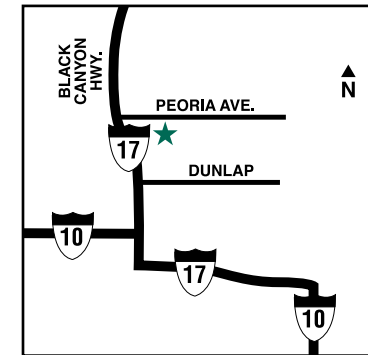

9631 North Black Canyon Highway
Phoenix, Arizona 85021
T 602.944.7373 F 602.944.0079
Marriott.com/phxmc

Guest Room Amenities

3 floors • 134 guest rooms and 12 suites • Complimentary high-speed Internet access • Microwave • Work desk and ergonomic chair

Facilities & Services

Committed to a smoke-free environment • 3 meeting rooms with 1,274 square feet of total meeting space; maximum seating capacity for 50 guests • Complimentary wireless high-speed Internet access • Catering and audiovisual equipment available • Full-service business center • Overnight delivery and pickup service • Complimentary on-site parking • *Courtyard Café* •

Fitness center • Local restaurant dinner delivery • Outdoor pool & whirlpool • Room service, 5:30 PM - 9:00 PM • Safe-deposit boxes at front desk • *USA Today* in lobby • Videoconferencing • Valet dry-cleaning

Attractions

Cabellas • Castles and Coasters • Glendale Arena • Mayo Clinic • Metro Center Regional Mall (across freeway) • Peoria Spring Training - Seattle Mariners / San Diego Padres • Phoenix Greyhound Park • Phoenix International Raceway (PIR) • Surprise Spring Training - Texas Rangers/Kansas City Royals • US Airways Center

Directions

From Phoenix Sky Harbor International Airport (PHX): Exit I-17 & I-10. Continue on I-17 to Dunlap exit (approximately 11 miles), Continue 1/2 mile north on access road. Take Black Canyon Freeway to hotel.

IT'S A NEW STAY®

Meeting Room	DIMENSIONS		CAPACITY					
	LxWxH	Sq. Ft.	Theater	Schoolroom	Conference	U-Shape	Reception	Banquet
A-Agave Room	25x26x8	637	50	36	22	25	30	40
B-Palo Verde Room	25x26x8	637	50	36	22	25	30	40
Boardroom	16x12x8	192	—	—	8	—	—	—