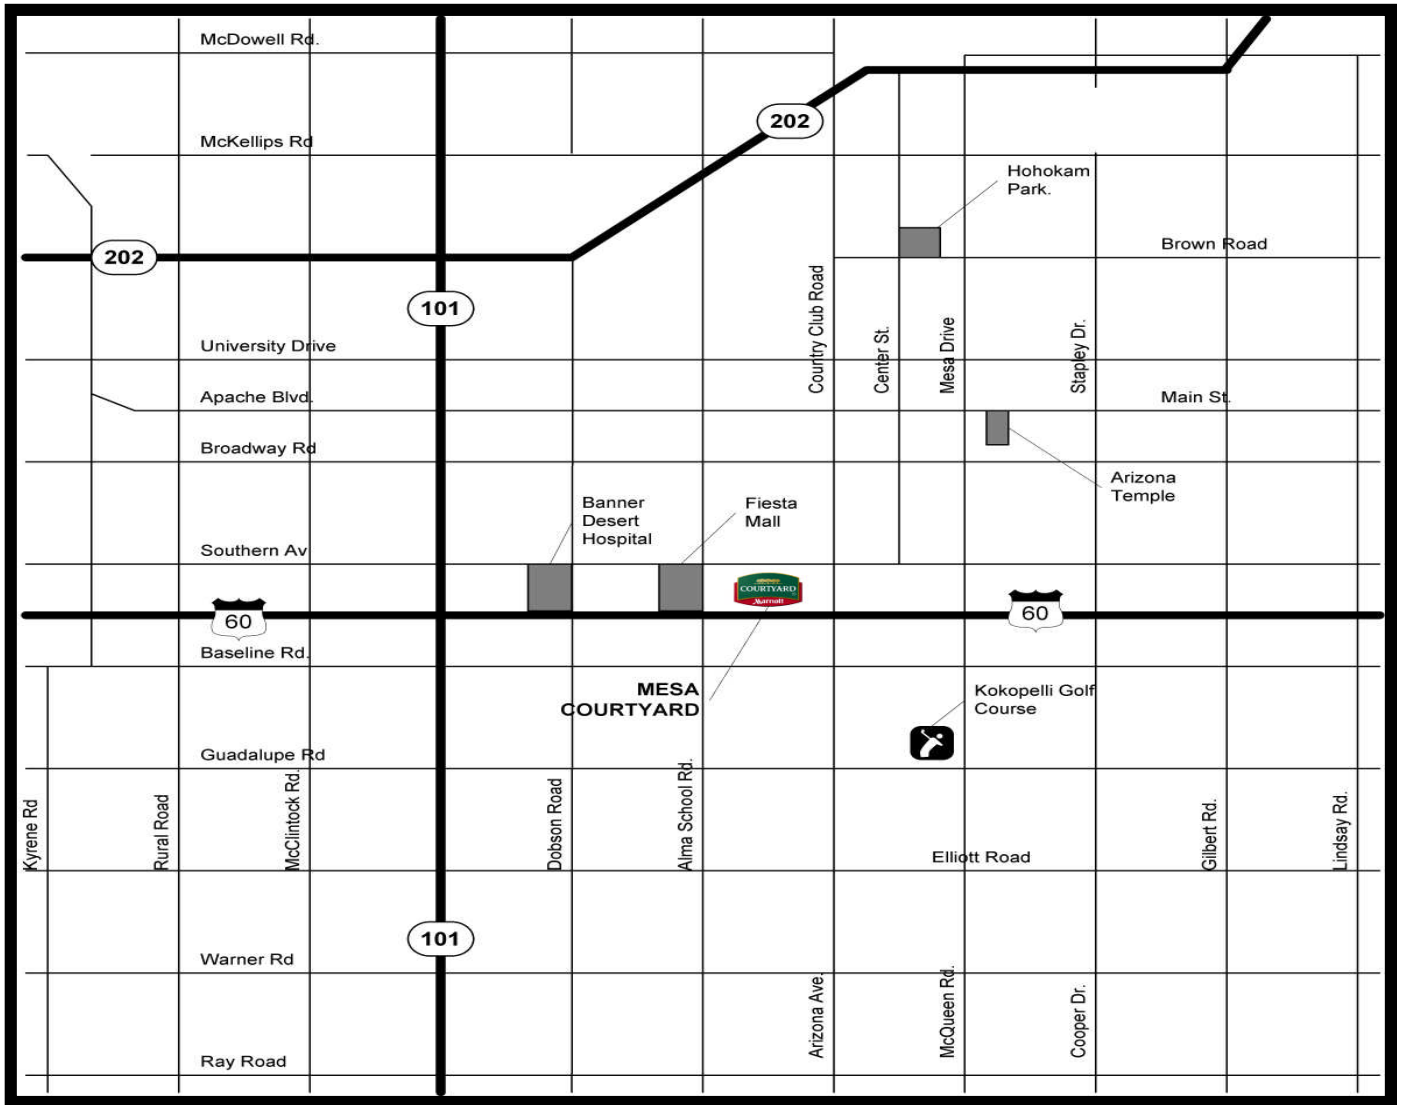

1221 South Westwood Avenue  
Mesa, Arizona 85210  
(480) 461-3000

## MESA COURTYARD COURTESY SHUTTLE

### Hours of Operation:

Monday-Friday 7AM-7PM – 24 hour in advance

The Mesa Courtyard by Marriott shuttle service is available within 5 miles of the hotel upon request. See map for specific streets and locations.