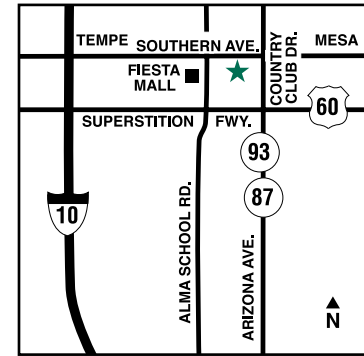

3 floors • 137 guest rooms and 12 suites • Complimentary high-speed Internet access • Work desk and ergonomic chair

Facilities & Services

Committed to a smoke-free environment • 2 meeting rooms with 1,274 square feet of total meeting space; maximum seating capacity for 49 guests • Catering and audiovisual equipment available • Full-service business center • Overnight delivery and pickup service • Videoconferencing • 24-hour Market • Complimentary on-site parking • Complimentary wireless high-speed Internet access • *Courtyard Café* • Fitness center •

Room service, 11:00 AM - 11:00 PM • Safe-deposit boxes at front desk • Outdoor pool & whirlpool • *USA Today* in lobby • Valet dry-cleaning • Complimentary shuttle within a 5-mile radius (M-F, 7:00 AM - 7:00 PM, and weekends for contracted groups of 8 or more during peak hours)

Attractions

Arizona Science Center • Casino Arizona • Fiesta Mall • Golfland/Sunsplash Water Park • Hohokam Park (Spring Training) • LDS Temple • Phoenix Zoo/Desert Botanical Gardens • Red Mountain Multigenerational Center • Rio Lago Cruise • Scottsdale Center for the Performing Arts

Directions

From Phoenix Sky Harbor International Airport (PHX): Take 202 East to Alma School Road (Exit #11). Turn right (south) to Southern Ave. Turn left (east) onto Southern Ave. Go 1 block to first stop light (Westwood). Turn right onto Westwood. Hotel is on your left.

IT'S A NEW STAY®