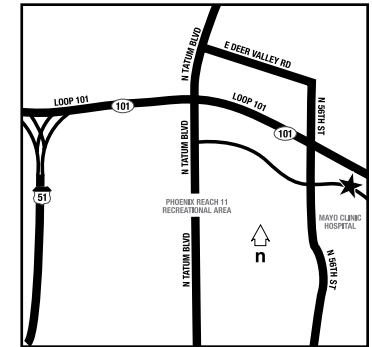

Room for a Great View in Phoenix.

Combining great amenities with a passion for superior service, the Residence Inn by Marriott® Phoenix Desert View at Mayo Clinic is ideal for extended stays. Our all-suites hotel offers spacious layouts with separate living, sleeping and working areas, fully equipped kitchens with granite countertops and stainless steel appliances, and complimentary high-speed Internet access. We're less than a mile from the Mayo Clinic and conveniently located off Loop 101 and 56th Street near shopping, dining and entertainment. Enjoy our complimentary hot breakfast buffet and evening social hour during the week. During your stay, gather with family or friends at our grilling and picnic area and experience all the comforts of home in the heart of the Valley of the Sun.

Attractions

CityNorth • Mayo Clinic Hospital • JW Marriott® Desert Ridge • Wildfire Golf Club • Revive Spa • Desert Ridge Marketplace • Mayo Clinic • TPC Golf Course • Westworld Equestrian Center • Luke AFB

Directions

From the Phoenix Sky Harbor Airport (PHX): Take the 24th St. exit and follow signs to 51 North. Stay on 51 North until it ends at Loop 101. Exit 101 East and follow to 56th St. Turn right on 56th St. then left on Mayo Blvd. Enter the Mayo Hospital Campus and the hotel is on the right.