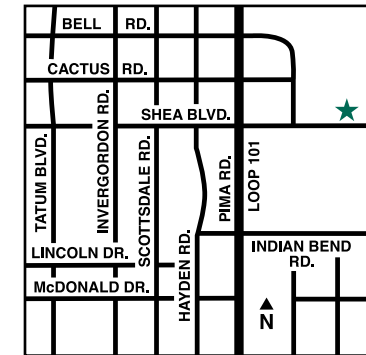

Guest Room Amenities

2 floors • 112 guest rooms and 12 suites • Complimentary high-speed Internet access • Granite countertops • Microwave • Work desk and ergonomic chair

Facilities & Services

Committed to a smoke-free environment • 2 meeting rooms with 1,274 square feet of total meeting space; maximum seating capacity for 40 guests • Catering and audiovisual equipment available • Full-service business center • Videoconferencing • 24-hour Market • Complimentary clinic shuttle • Limousine service • Overnight

delivery and pickup service • Complimentary on-site parking • Complimentary wireless high-speed Internet access • *Courtyard Café* • Fitness center • *Lobby Lounge* • Outdoor pool and whirlpool • Safe-deposit boxes at front desk • Room service, 5:00 PM - 8:00 PM • *USA Today* in lobby • Valet dry-cleaning

Attractions

Eagle Mountain Golf Course • Fort McDowell Casino • Fountain Hills • Kierland Commons (upscale shopping and dining) • Old Town Scottsdale • Saguaro Lake • Scottsdale Airpark/Airport-private jets • Scottsdale Stadium • Taliesin West • Westworld

Directions

From Phoenix Sky Harbor International Airport (PHX): 202 East to Loop 101 North; exit Shea Blvd. Turn right (east) 6 miles to 134th St. Turn left. Courtyard is the first driveway on the right.

IT'S A NEW STAY®