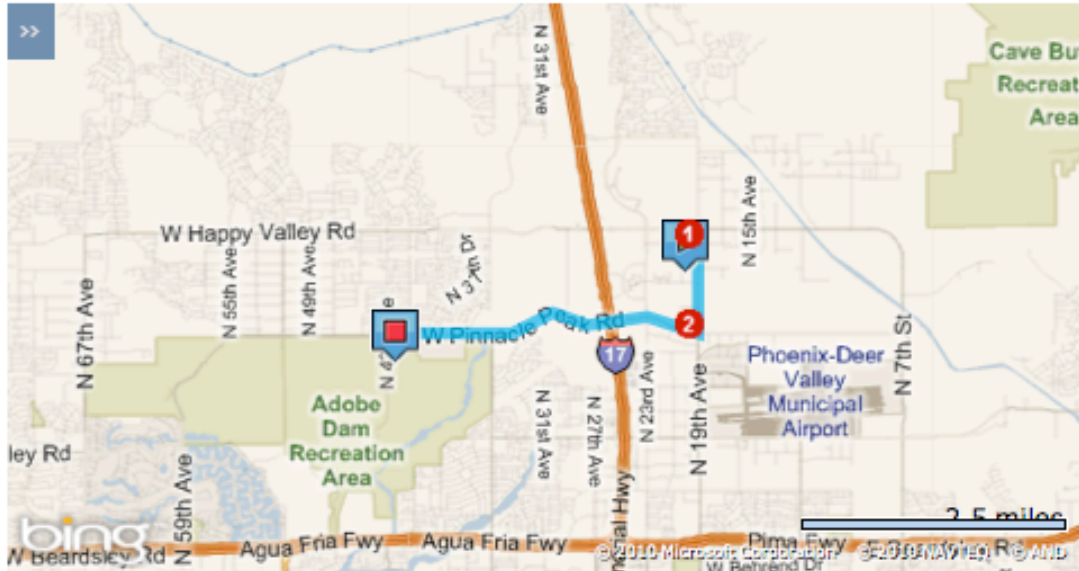

Residence Inn Phoenix North/Happy Valley
2035 W Whispering Wind Drive
Phoenix, Arizona 85085
Phone: 1-623-580-8833
<http://www.marriott.com/phxrb>

Accommodations That Offer Something For Everyone

If you are planning a Phoenix family vacation and want to stay close to Wet ‘n Wild in Phoenix, look no further. The Residence Inn Phoenix North/Happy Valley is located just four miles from Wet ‘n Wild. It is also close to a variety of restaurants and golf courses, and just a short drive from downtown Phoenix.

[Wet ‘n Wild in Phoenix](#) is the largest theme park in Arizona. It’s situated on 35 acres of land in North Phoenix and features Maximum Velocity – the world’s first, gravity-defying, Dueling MasterBlaster water coaster. It is also home to more than 30 other exhilarating slides and attractions. Open every summer, this Phoenix family vacation spot provides visitors and residents a fun way to cool off.

Residence Inn Phoenix North/Happy Valley
 2035 W Whispering Wind Drive
 Phoenix, Arizona 85085
 Phone: 1-623-580-8833
<http://www.marriott.com/phxb>

Driving directions to Wet ‘n Wild:

The following **Easy Route** can assist you in reaching your destination.

Thank you for choosing Marriott. We look forward to seeing you soon.

Directions	miles
Depart W Whispering Wind Dr toward N 19th Ave	0.1
1. Turn right onto N 19th Ave	0.9
2. Turn right onto W Pinnacle Peak Rd	3.1
Arrive at W Pinnacle Peak Rd	