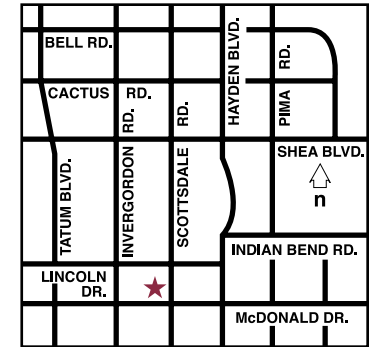

Directions

From the Phoenix Sky Harbor Airport (PHX):
Take the AZ 202 Loop East to 101 Loop North. Proceed north on 101 and exit on McDonald Drive. Left on McDonald Drive. Right on Scottsdale Road. Hotel is on the left.