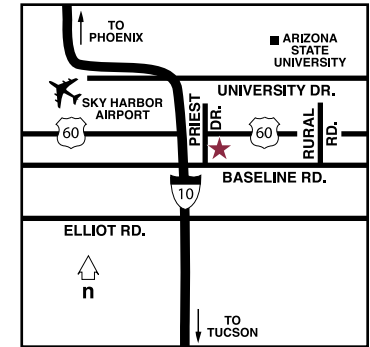

Directions

From Phoenix Sky Harbor Airport (PHX):
Exit airport toward Loop 202 East. Exit Priest Drive and turn right (south). End at 5075 South Priest Drive.