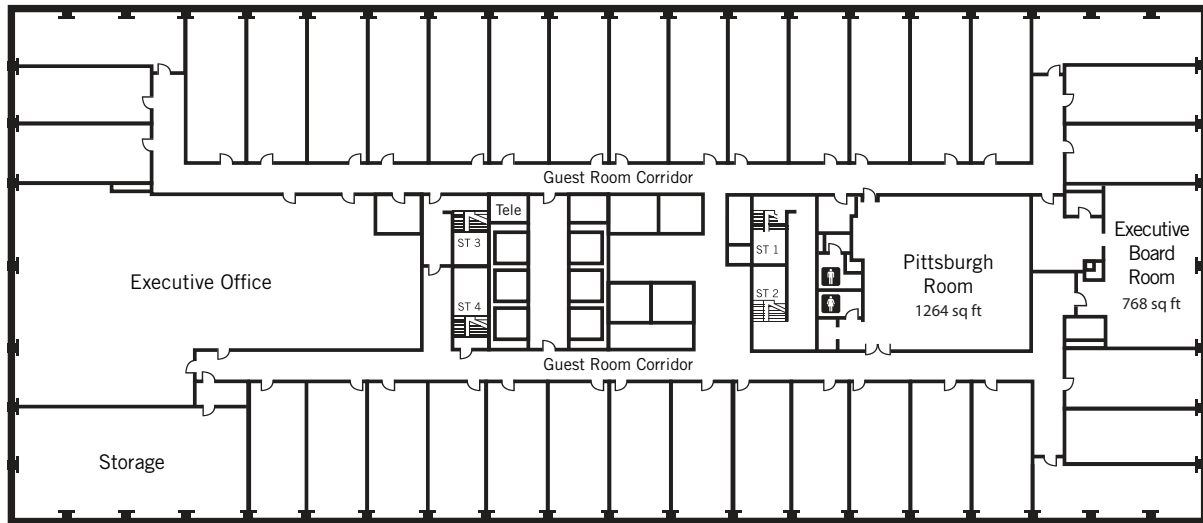

10TH FLOOR

Meeting Room	Dimensions		Capacity					
	WxL	Sq. Ft.	TS	CR	Conference	Banquet	Reception	U-Shape
Pittsburgh Room	45x33	1,264	80	42	26	60	80	30
Executive Board Room	33x27	768	N/A	N/A	14	N/A	N/A	N/A