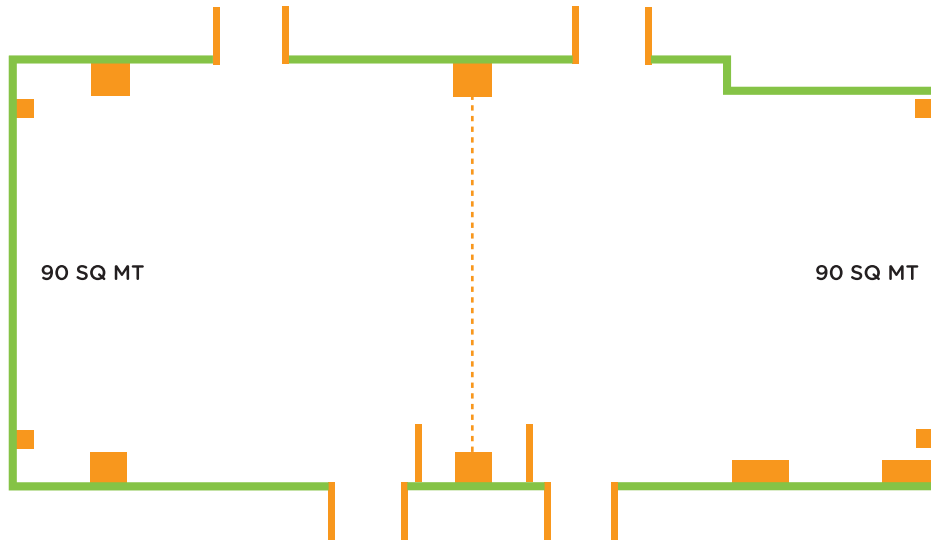

# FLOOR PLANS

PUNE HINJEWADI

AANGAN

BHAITAK

- \* projector is ceiling mounted
- \* no thermostat as we function on BMS (building management system)
- \* screen dimensions - 6.5 ft (h) \* 7.11 ft (w)