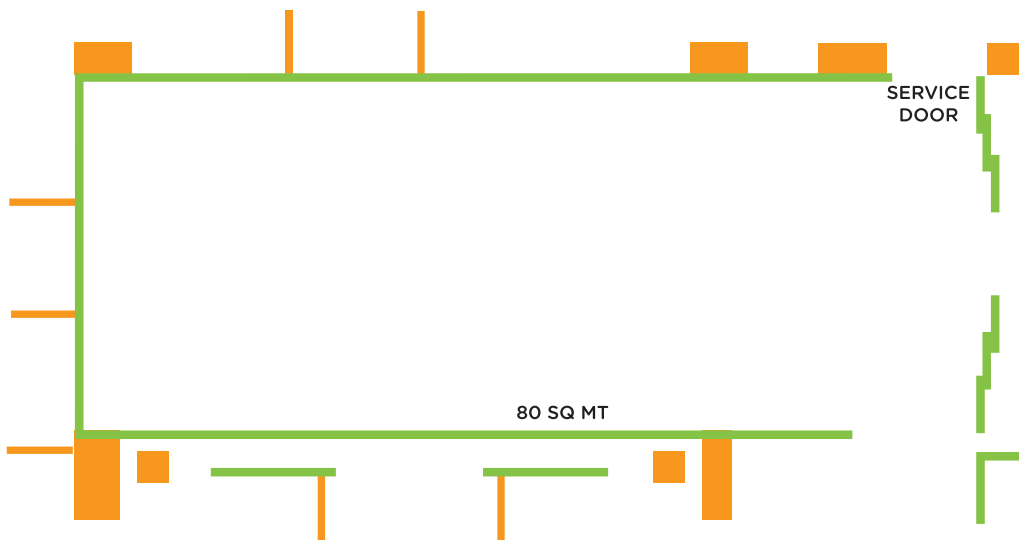

# FLOOR PLANS

PUNE HINJEWADI

AANGAN

BHAITAK

- \* projector is ceiling mounted
- \* no thermostat as we function on BMS (building management system)
- \* screen dimensions - 6.5 ft (h) \* 7.11 ft (w)