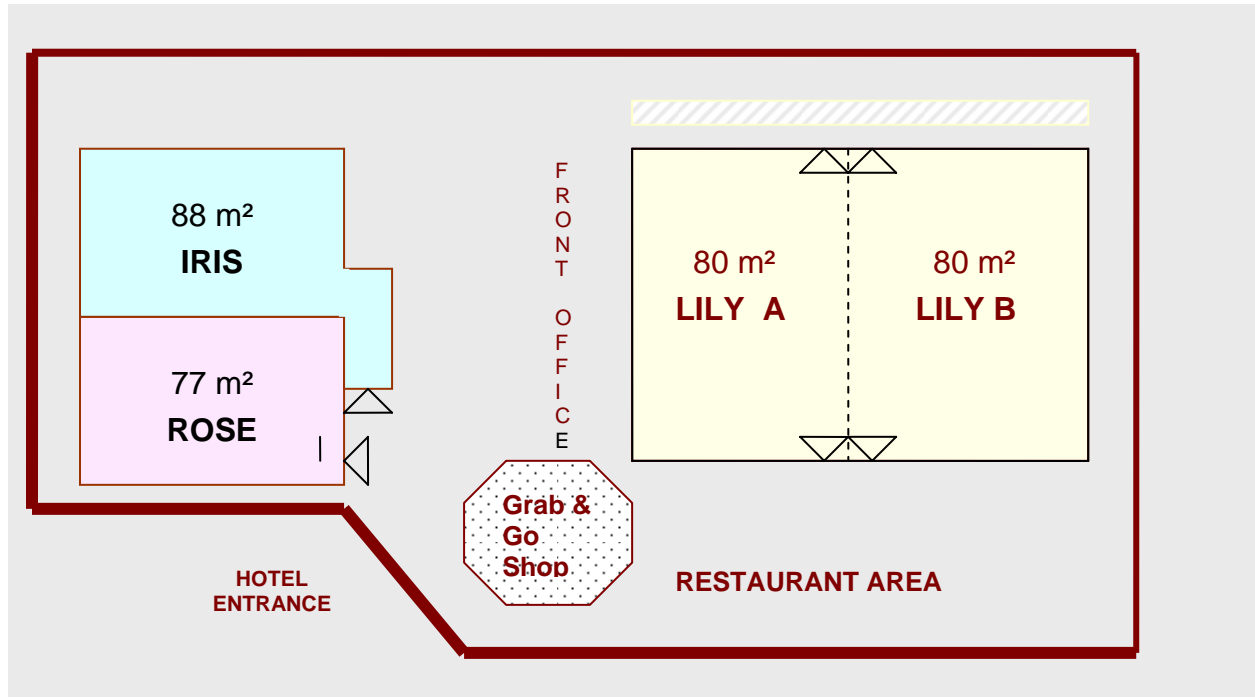

BANQUET AND CONFERENCE CAPACITY

SET UP CAPACITY

ROOM	Dimension meter	Area m ² / f ²	Board room / Hollow Square	U shape	Classroom Table 75cm	Classroom Table 45 cm	Theatre Style	Lunch, Dinner
ROSE	7,5 x 10,2	77 / 829	28 / 28	26	40	50	84	40
IRIS	7,6 x 10,6	88 / 947	32 / 34	30	52	60	98	40
LILY A	7,7 x 10,4	80 / 861	28 / 30	26	40	50	91	50
LILY B	7,7 x 10,4	80 / 861	30 / 32	27	40	50	91	50
LILY A & B	10,4x15,4	160/1.722	44 / 52	43	70	100	182	120

Ceiling Height min 270 cm, max 340 cm

A FRESH APPROACH TO SMART SERVICE

Courtyard® by Marriott® Prague Flora
 Lucemburska Street 46 Prague
 130 00 Czech Republic
 Phone: 420 236 088 088