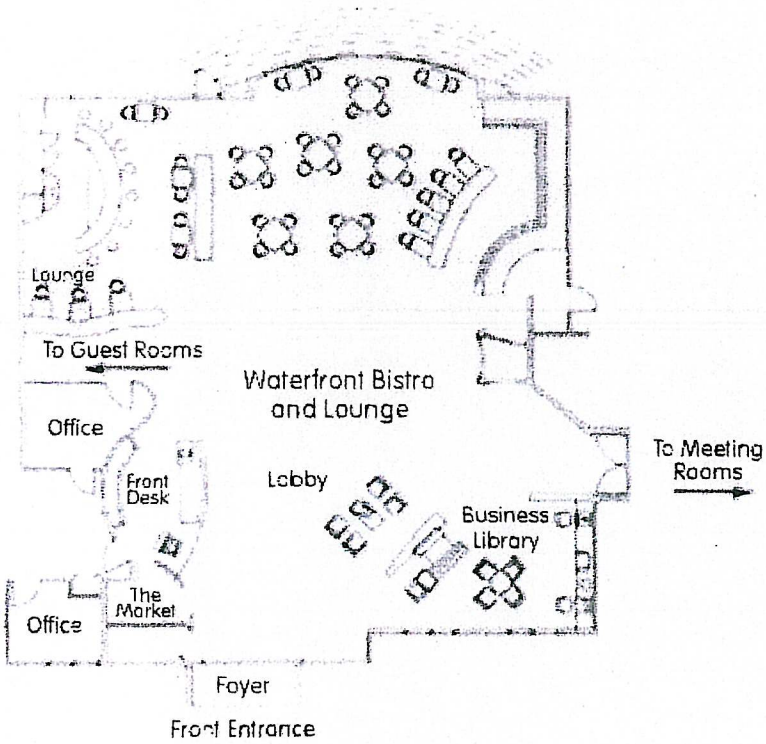

Riverfront Patio

Riverfront Patio

Courtyard by Marriott  
Richland Columbia Point  
480 Columbia Point Drive, Richland, WA 99352  
Telephone (509) 942 9400 Facsimile (509) 942 9401  
Marriott.com/PSCCY

Operated under a license agreement from Marriott International Inc.