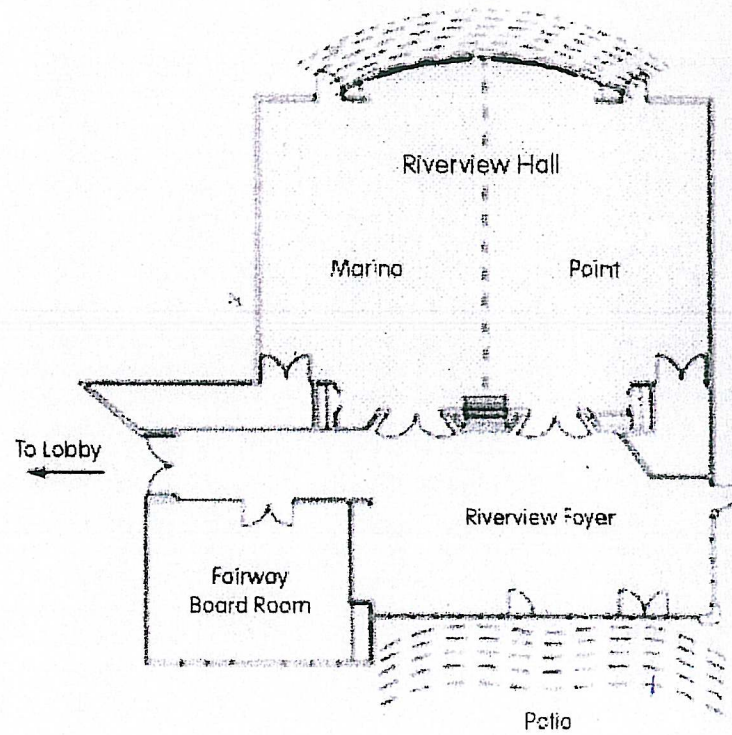

Riverfront Patio

Riverfront Patio

Courtyard by Marriott  
Richland Columbia Point  
480 Columbia Point Drive, Richland, WA 99352  
Telephone (509) 942 9400 Facsimile (509) 942 9401  
Marriott.com/PSCCY

Operated under a license agreement from Marriott International Inc.