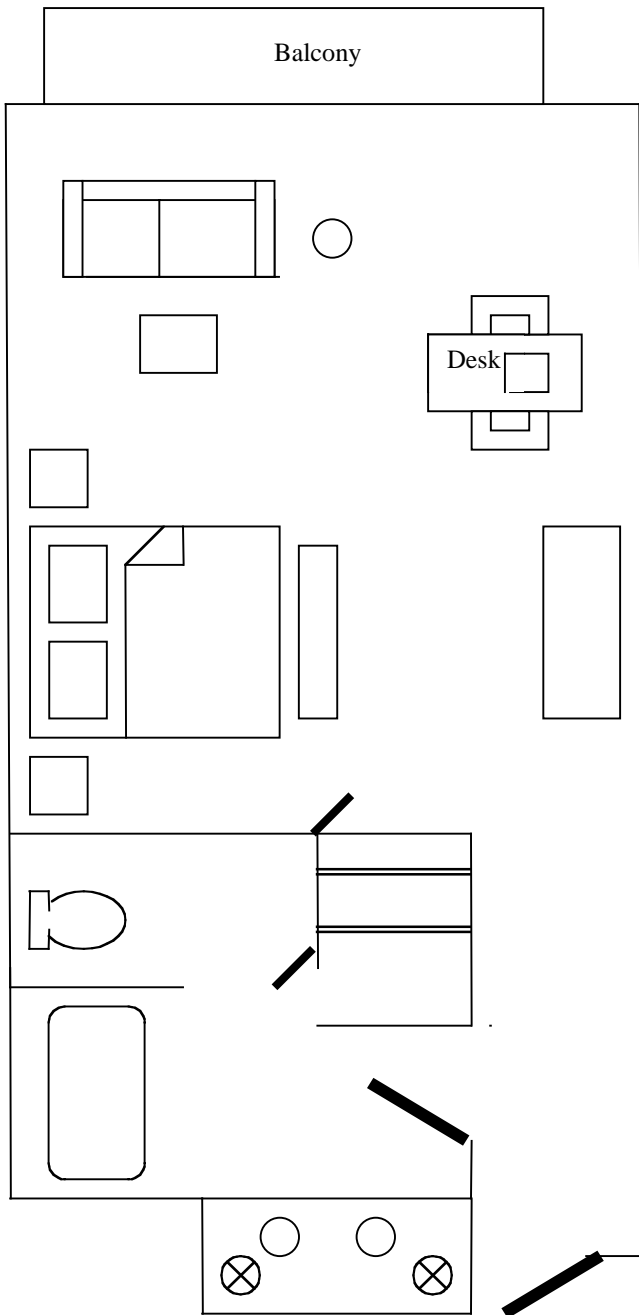

- ❖ Bedroom is 420 square feet.
- ❖ King size Bed or two Queen beds.
- ❖ Has a step out Balcony.
- ❖ Has a comfortable sitting area.
- ❖ Two (2) TV's, three (3) telephones, and two (?) robes.

King

Queen/Queen