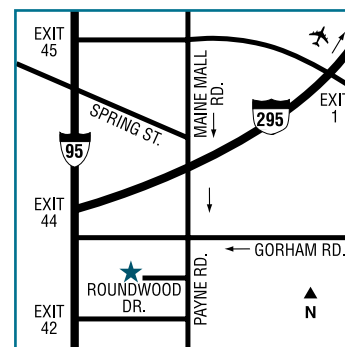

Attractions

Old Port (downtown Portland) • Maine Mall • Freeport Outlets • Kittery Outlets • Old Orchard Beach • Portland Headlight Lighthouse • Two Lights State Park • Cumberland County Civic Center • Merrill Auditorium • Funtown/Splashtown USA Amusement Park

Directions

From 295: Take Exit 1 for the Maine Mall and follow to first light at Maine Mall Rd. Take a left onto Maine Mall Rd., follow 1.1 miles and hotel is on the right in the Roundwood Business Park.

From I-95 N. or S.: Take Exit 42 and take a left at your first light. Hotel is 1.5 miles on your left in the Roundwood Business Park.

TownePlace
SUITES[®]
Marriott

TownePlace Suites
Portland Scarborough
700 Roundwood Drive
Scarborough, Maine 04074
T: 207.883.6800
F: 207.883.6866
portlandmetowneplace.com