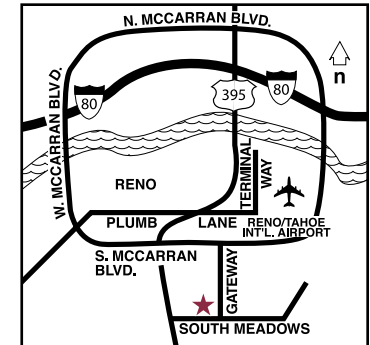

Directions

From Reno Airport (RNO): Exit airport to freeway. Take 395 South to Exit 60, South Meadows Parkway. Turn left on South Meadows Parkway. Turn left on Gateway.