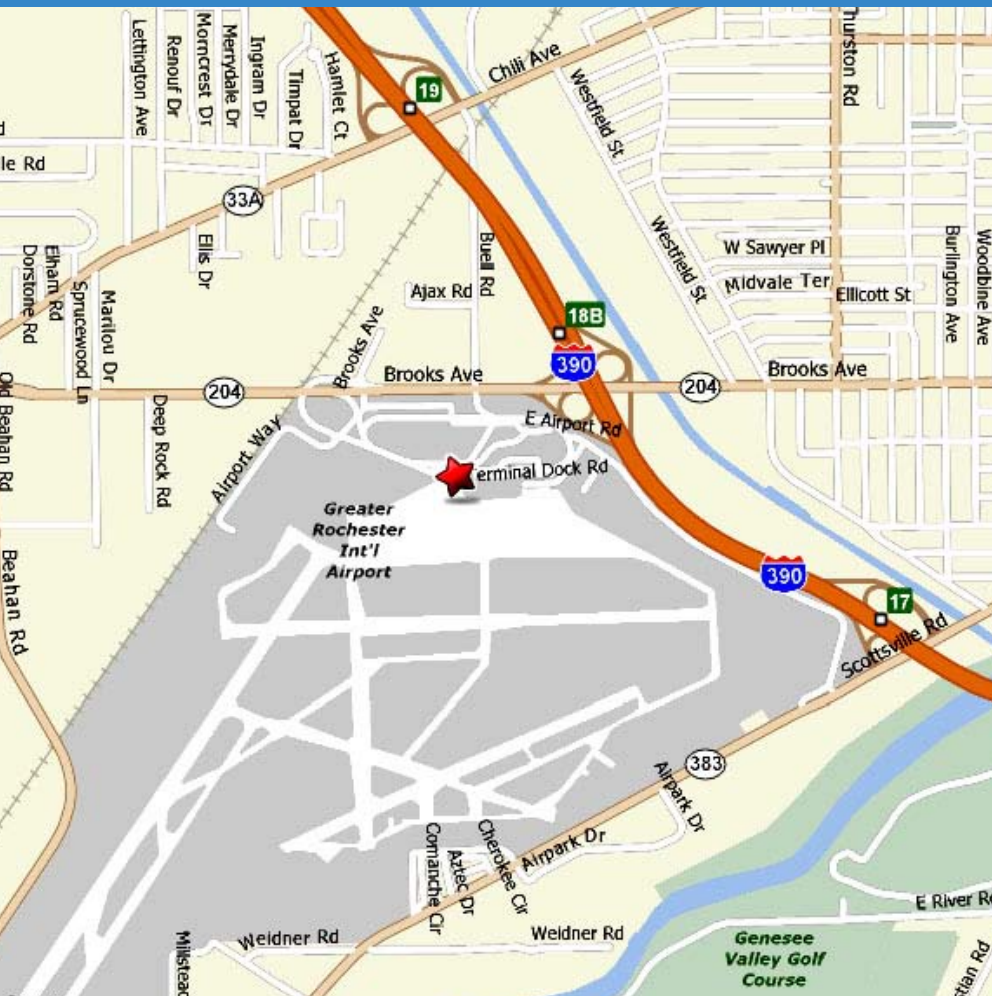

Maps & Directions

1200 Brooks Avenue - Rochester, NY 14624
Phone: 585.529.5000 - Fax: 585.529.5011

From I-90/New York State Thruway: Follow Exit 46 to I-390 North, Exit 18B/Brooks Avenue West. Follow signs into airport. Proceed through lower (arrival) level, hotel is on the left.

From I-390 South: Exit 18B/Brooks Avenue West. Follow signs into airport. Proceed through lower (arrival) level, hotel is on the left.

From I-590 South: I-590 South becomes I-390 North, Exit 18B/Brooks Avenue West. Follow signs into airport. Proceed through lower (arrival) level, hotel is on the left.

From I-490 West: Merge onto I-590 South via Exit 21. I-590 South becomes I-390 North, Exit 18B/Brooks Avenue West. Follow signs into airport. Proceed through lower (arrival) level, hotel is on the left.

For additional directions, please contact us directly - 585.529.5000.