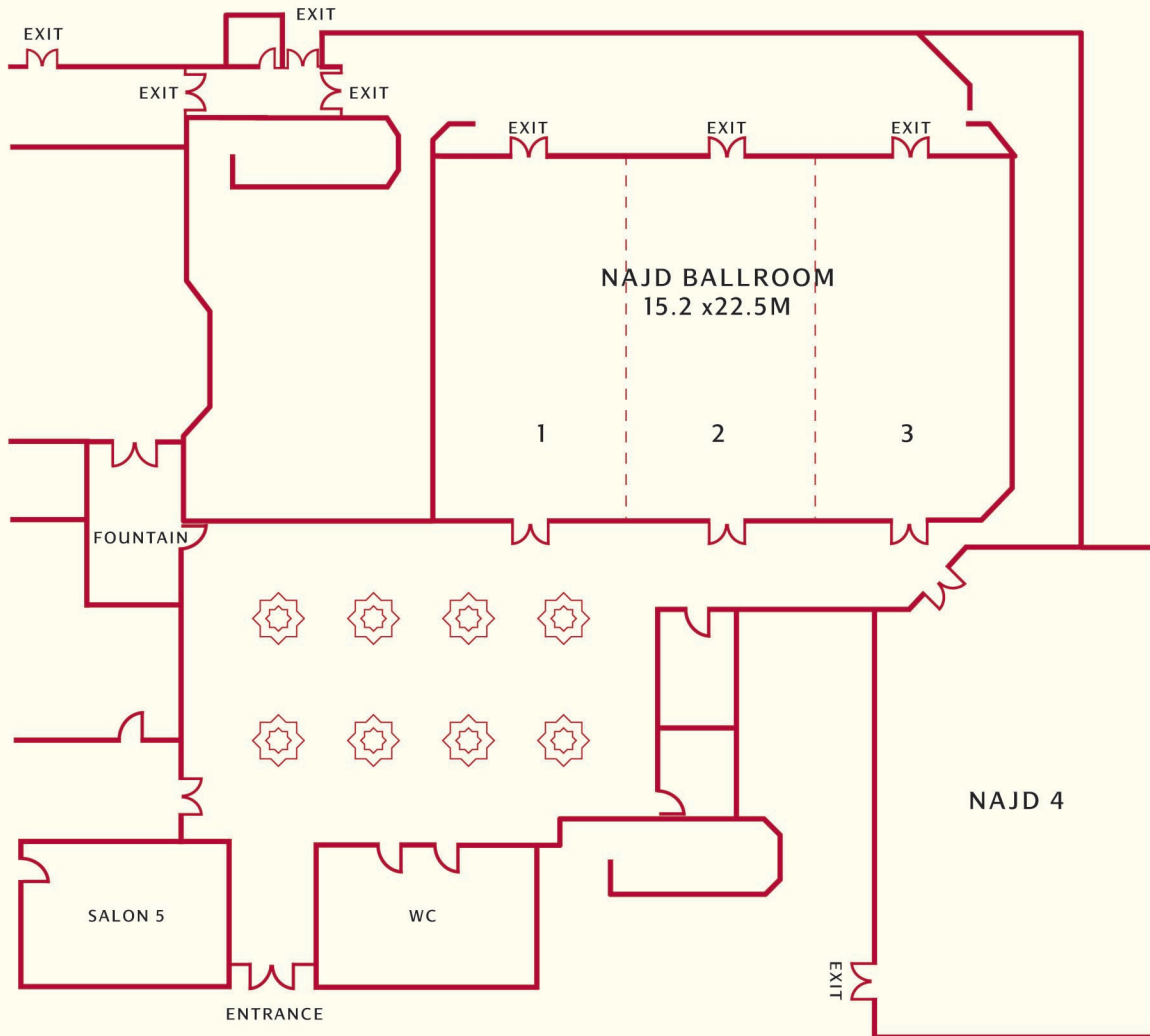

NAJD BALLROOM

NAJD BALLROOM 1, 2, 3

- Built-in sound system.
- Slide projectors.
- Double cassette player / recorder.
- White board / Flip chart.
- LCD projectors.
- Five disc CD player / DVD players.
- Overhead Projectors.
- DSL high-speed wireless internet facility.
- VCRs.
- Lectern.
- Portable screens.
- TV monitors.

Meeting Rooms	Dimensions in mtr		Total		Capacity						
	W x L x H	Sq. Mtr.	Sq. Ft.	Theater	Schoolroom	U-Shape	Hollow Sq.	Board	Reception	Banquet	Wedding
Najd Ballroom	15.2 x 22.5 x 3.5	342	3680	310	130	95	100	100	350	220	200
Najd 1	7.5 x 15.2 x 3.5	114	1227	85	45	35	40	45	100	70	NA
Najd 2	7.5 x 15.2 x 3.5	114	1227	85	45	35	40	45	100	70	NA
Najd 3	7.5 x 15.2 x 3.5	114	1227	85	45	35	40	45	100	70	NA
Najd 4	11.2 x 22.4 x 3.2	250	2690	150	95	60	70	70	180	150	100
Fountain	7 x 7 x 4	49	527	NA	NA	NA	NA	12	NA	12	NA
Solon 5	5 x 4.7 x 2.3	24	258	NA	NA	NA	NA	10	NA	NA	NA
Foyer	15 x 20 x 3.5	300	3228	NA	NA	NA	NA	NA	250	NA	NA