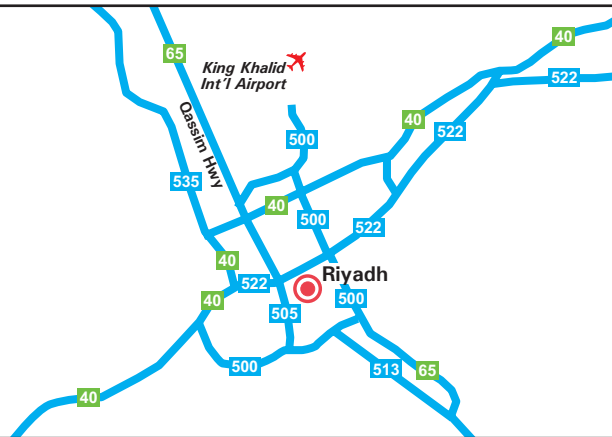

Marriott®

RIYADH

Riyadh Marriott Hotel
 Al Ma'ather Street
 Riyadh, 11464 Saudi Arabia
 Phone: 966 1 4779300
 Fax: 966 1 4779089
www.riyadhmarriott.com

By Air ✈️
 King Khalid International Airport - RUH - is located 35 kilometers (22 miles) north of Riyadh. 30 Minutes from Riyadh Marriott Hotel with an easy Access to & from.

Driving Directions:
 From the airport take the highway going to Al Kharj Road and then take Exit 13 B - City Center.
 Then get to Al Ma'ather Street and this will lead you to the Hotel.

Location:
 Riyadh Marriott is conveniently located in the heart of Riyadh's corporate, financial & governmental sectors.
 It is just few minutes drive from city's major shopping malls & down town, 15 Minutes drive from the Exhibition Center & Diplomatic Quarter.