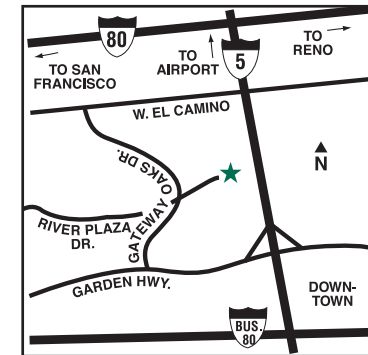

of total meeting space; maximum seating capacity for 80 guests • Catering and audiovisual equipment available • Wireless Internet access • Overnight delivery and pickup service

Attractions

American River Parkway • Arco Arena • California State Capitol • Crocker Art Museum • Folsom Premium Outlets • River Cats at Raley Field • Sacramento Museum of History, Science, Space & Technology • Sacramento River • Stanford Mansion • Sutter's Mill

Directions

From Sacramento Airport (SMF): Complimentary Shuttle Service Hours of Operation: 4:30 AM - 11:00 PM. Take I-5 South 7 miles to Garden Hwy. exit. Exit right (west) on Garden Hwy. Right at Gateway Oaks. Right at River Plaza Drive.

From 80 East (Reno): Exit W. El Camino. Right to Gateway Oaks, left onto River Plaza.

IT'S A NEW STAY.®

Meeting Room	DIMENSIONS		CAPACITY					
	LxWxH	Sq. Ft.	Theater	Schoolroom	Conference	U-Shape	Reception	Banquet
American River	52x22x8	1,150	80	50	40	46	75	60
Executive Boardroom	—	192	—	—	10	—	—	—