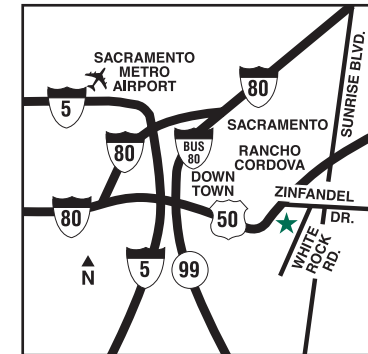

American River Parkway • Apple Hill • California State Capitol • CSUS Aquatic Center • Folsom City Zoo • Folsom Premium Outlets • Lake Natoma • Murieta Equine Complex • Stanford Mansion • Sutter's Mill

**Directions**

*From Sacramento Mather Airport (MHR):* Head north on Whitehead Street toward Norden Avenue. Turn slight right onto Mather Field Road. Turn right onto International Drive. Turn left onto Quality Drive. Turn left onto White Rock Road.

*From Sacramento International Airport (SMF):* Head north on Airport Boulevard. Merge onto I-5 S. toward Sacramento/Yuba City. Take the US-50 E. exit on the left toward CA-99/Fresno. Merge onto US-50 E. Take the Zinfandel Drive exit. Turn right onto Zinfandel Drive. Turn right onto White Rock Road.