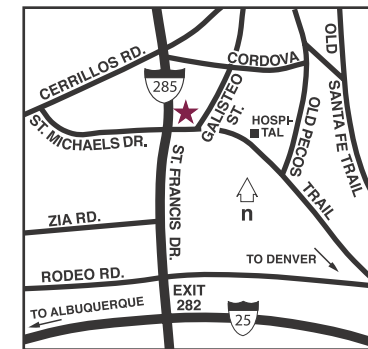

Residence Inn by Marriott[®]

Santa Fe

1698 Galisteo Street

Santa Fe, New Mexico 87501

T: 505.988.7300

F: 505.988.3243

Marriott.com/safnm

A Welcoming Routine in Santa Fe.

Directions

From Sante Fe Municipal Airport (SAF): Turn right on Airport Rd. Continue to Cerrillos Rd. and turn left. Travel 3 miles and turn left on St. Michael's Dr. Turn left on Galisteo St. The hotel is on the left.