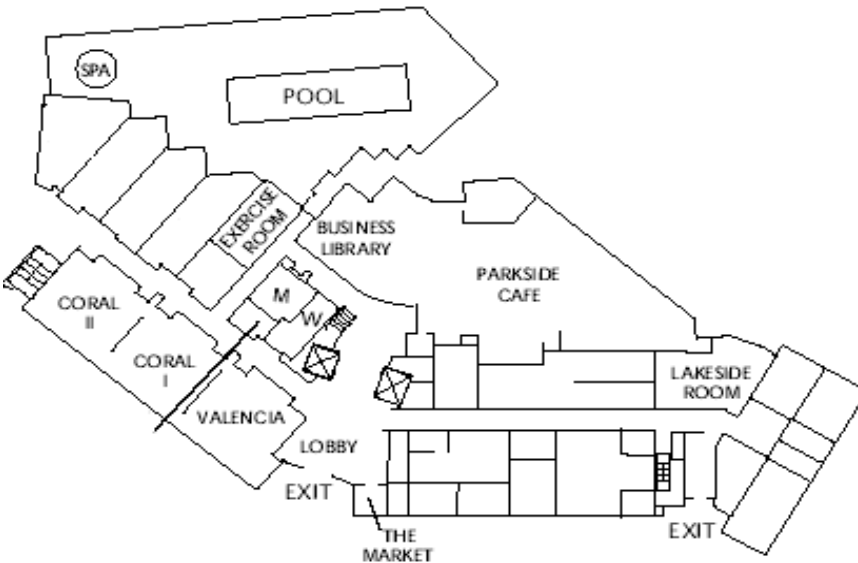

**Property Information**

4 floors, 210 rooms  
 210 "The Room That Works" guest rooms  
 5000 sq ft of total meeting space 6 meeting rooms

**Check-In and Checkout**

Check-In: 3:00 PM; Checkout: 12:00 PM  
 Express Check-In and Express Checkout  
 Cancellation policy - 6 pm day of arrival

**Top Attractions**

San Diego Wild Animal Park  
 Rancho Bernardo Winery  
 Oaks North Golf Course

**Courtyard by Marriott**  
 San Diego Rancho Bernardo  
 11611 Bernardo Plaza Court  
 San Diego, California 92128 USA  
 Phone: 1-858-613-2000  
 Fax: 1-858-613-2010

	Dimensions	AREA	Capacity by Floor Set-Up				Room Set-Up Examples			
	LxWxH	Sq. Feet	Theater	Side Isle Classroom	Classroom	Conference	Ushape	Café Style	Reception	Banquet
<b>Parkside</b>	97x38x8	3,686							200	175
<b>Parkside Patio</b>	N/A	N/A	N/A	N/A	N/A	N/A	N/A	N/A	100	80
<b>Coral</b>	52x22x8	1,144	100	80	72	42	51	48	80	80
<b>Coral I</b>	26x22x8	572	50	40	27	21	21	18	40	40
<b>Coral II</b>	26x22x8	572	50	40	27	21	21	18	40	40
<b>Valencia</b>	26x22x8	572	40	30	24	21	18	18	30	40
<b>Lakeside</b>	35x20x8	675	30	28	21	18	15	18	30	30