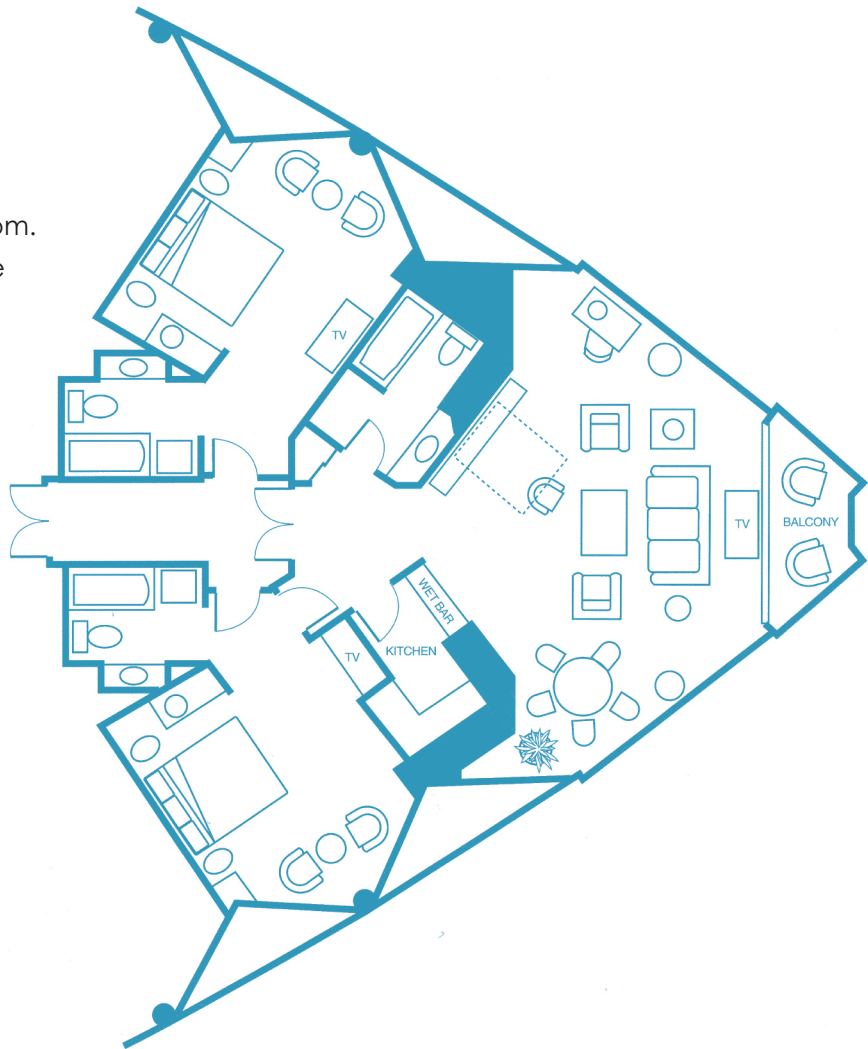

HOSPITALITY SUITE

Standard Features

- 13 spacious Hospitality Suites located in the North Tower on the 17th through 24th floors
- Living room area is approximately 21' x 24' and can accommodate up to 30 guests, reception-style.

Special Features

- Entertainment/wet bar
- 180-degree view from parlor
- Balcony
- Separate guest restroom facilities
- Guest entrance into parlor
- Suite includes one connecting room.
- King and double/double beds are available in the adjacent and connecting rooms upon request*
- Adjacent second bedroom is available at an additional rate
- Sleeper sofa in living area
- Murphy bed in parlor

- Suite illustrations/furnishings change slightly in Dbl/Dbl bedrooms