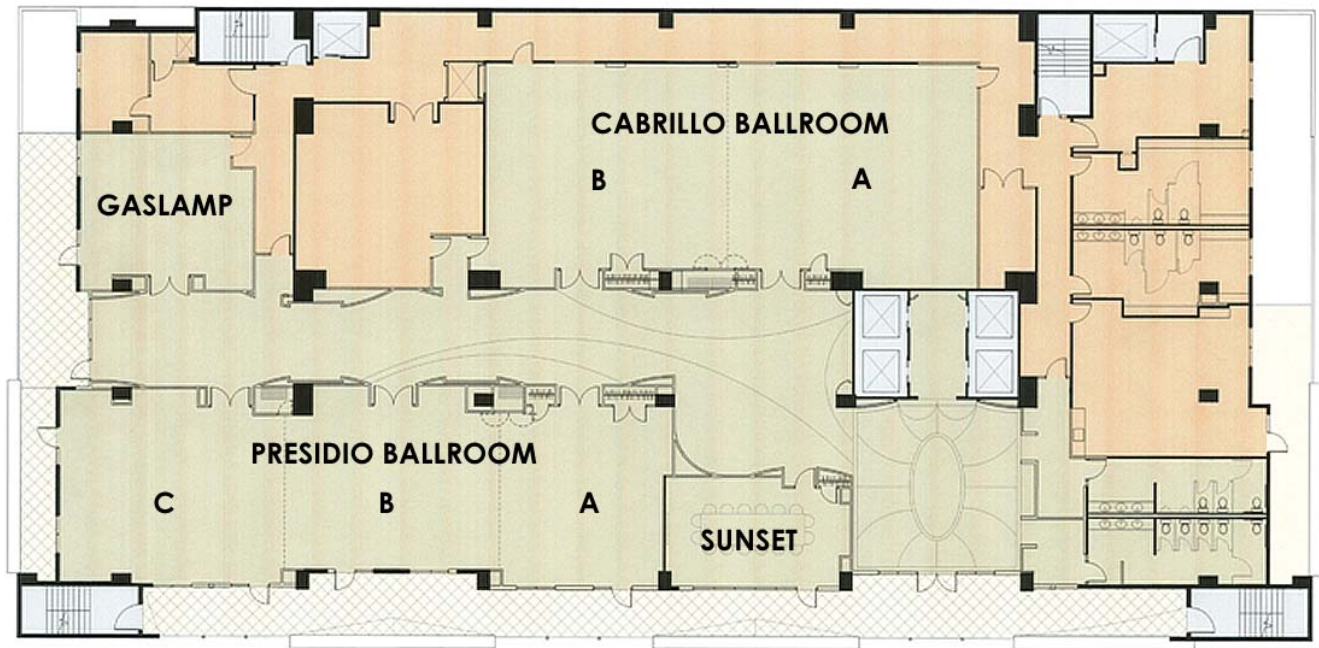

# Meet. Greet. Chic.

Room Name	Dimensions/ Ceiling Height	Square Feet	Hollow Square	Conference	U-Shape	Banquet	Theatre	Classroom
Cabrillo Ballroom	32' x 72' 10'	2304	82	56	71	180	300	144
Cabrillo A	32' x 36' 10'	1152	44	30	30	80	124	60
Cabrillo B	32' x 36' 10'	1152	44	30	30	80	124	60
Presidio Ballroom	24' x 92' 8'	2208	84	72	78	160	308	135
Presidio A	24' x 25' 8'	600	26	20	22	40	55	36
Presidio B	24' x 33' 8'	792	36	28	32	60	99	45
Presidio C	24' x 34' 82'	816	36	28	32	60	99	45
Gaslamp	22' x 26' 8'	572	24	20	18	40	50	24
Sunset	17' x 27' 8'	459	N/A	14	13	N/A	N/A	N/A
Pre-Function		2500	N/A	N/A	N/A	N/A	N/A	N/A