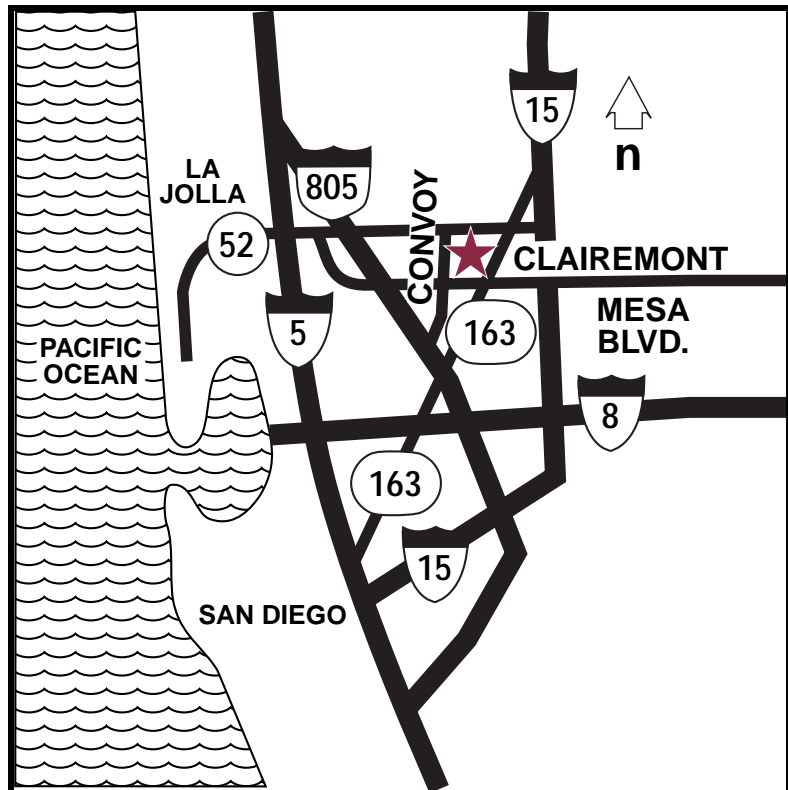

### FROM LOS ANGELES

I-5 South  
Merge onto 805 South  
Merge onto 52 East  
Merge onto 163 South  
Exit Clairemont Mesa Blvd. West  
Turn Right on Kearny Mesa Road (1st Light)  
Hotel is on the left

- 25 miles

World class beaches

- 5 miles

Shopping & Restaurants

- 1 mile

Sea World

- 8 miles

Historic Old Town

- 30 miles

Qualcomm Stadium

- 4 miles

San Diego Convention Center

- 11 miles

Historic Gaslamp Quarter

- 11 miles

Seaport Village

- 13 miles

Discover a new sleep experience! [Marriott.com/SANKM](http://Marriott.com/SANKM)