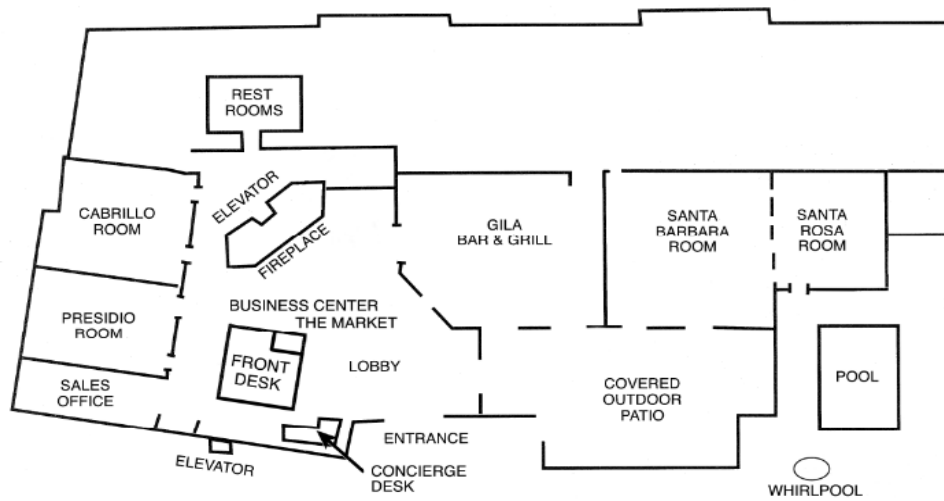

Capacity Chart

Room	Dimensions	Square Ft.	Theater	Classroom	Boardroom	Reception	U-Shape	Rounds (8)	Rounds (10)	Social Functions
Cabrillo	24' x 27'	648	65	35	16	65	20	32	40	-
Presidio	24' x 27'	648	65	35	16	65	20	32	40	-
Patio	60' x 25'	1,500	150	-	-	150	-	48	60	-
Santa Barbara	34' x 33'	1,122	120	60	28	120	30	104	130	-
Santa Rosa	33' x 25'	750	60	40	12	50	12	32	40	-
Santa Barbara Ballroom	69' x 34'	1,856	170	110	40	170	40	136	150	120
Ballroom & Patio	97' x 82'	3,147	-	-	-	325	-	208	240	210
Boardroom	31' x 8'	248	-	-	8	-	-	-	-	-