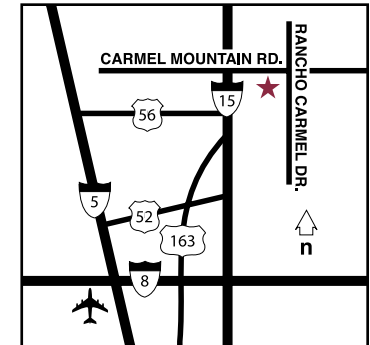

Attractions

Del Mar Race Track • Downtown • Historical Old Town • La Jolla / Beaches • LEGOLAND • San Diego Zoo • SeaWorld • Temecula Wineries • Wild Animal Park

Directions

From San Diego Airport (SAN): Take I-5 South to Hwy. 163 N. 163 will turn into 15 North. Exit at Carmel Mountain Road, right. Then right on Rancho Carmel. Then right on Windcrest Lane; hotel will be on the left side.

From Los Angeles Airport (LAX): Exit Los Angeles International Airport. Take I-405 South to I-5 South to Hwy. 78 East to I-15 South to Carmel Mountain Road, turn left. Turn right on Rancho Carmel Drive. Turn right on Windcrest Lane. Hotel is on left-hand side.