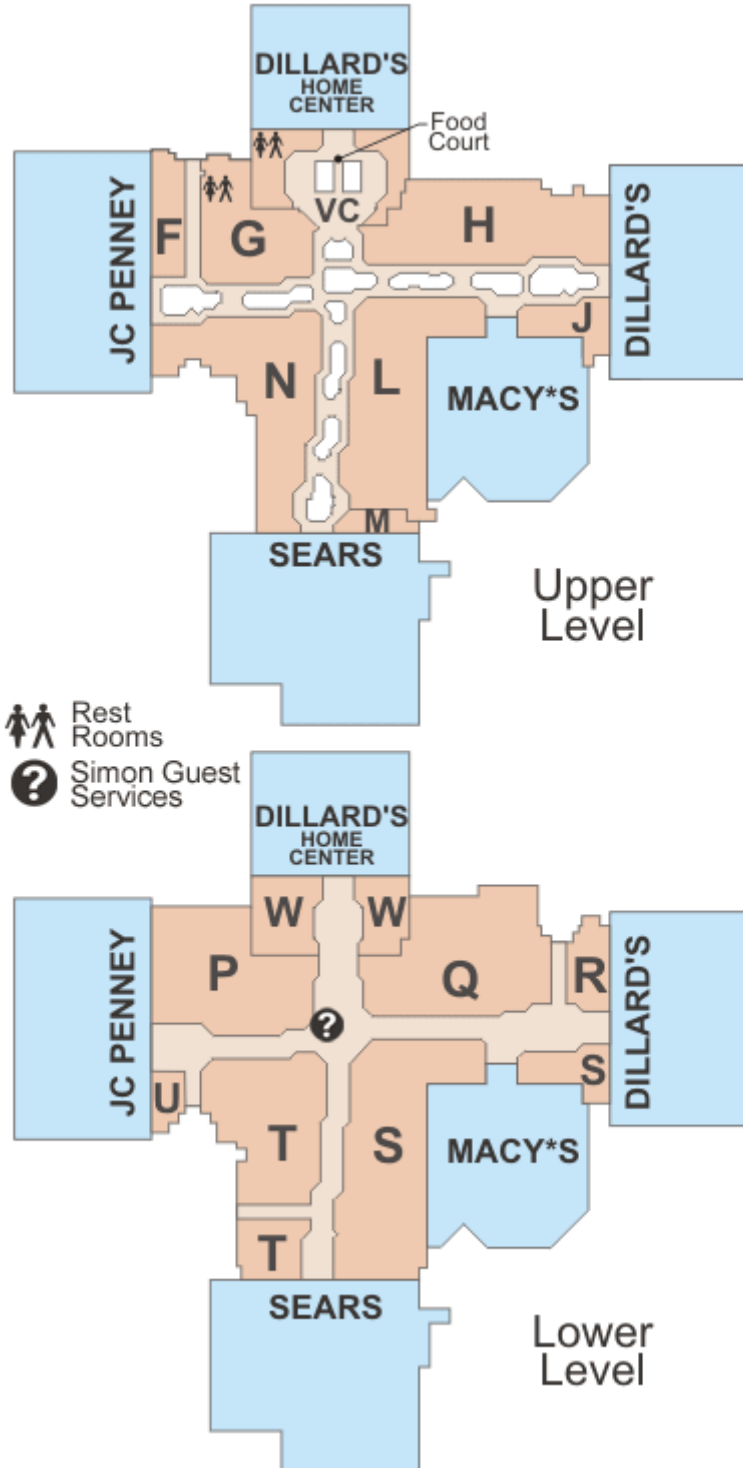

# Ingram Park Mall

6301 NW Loop 410  
San Antonio, TX 78238

Distance from hotel: 12.3 miles, 16 minutes  
210-684-9570

STORE	LOCATION	PHONE
5-7-9 Shop	S-8	(210) 523- 7717
A'GACI	L11	(210) 681- 8922
Aeropostale	L8	(210) 521- 4790
Allure Jewelers	P3	(210) 520- 8786
American Eagle Outfitters	G6	(210) 509- 6463
Anne's Old Fashioned Ice Cream	T-13	(210) 684- 9663
Arbys	VC4	(210) 520- 9111
Auntie Anne's Pretzels	K16	(210) 256- 6800
Bakers	L14	(210) 681- 2238
Bath & Body Works	S10	(210) 522- 0613
Bealls	P1	(210) 684- 7870
Bloom	T4	(210) 509- 7749
Body Central	N13	(210) 523-

STORE	LOCATION	PHONE
		8691
Bourbon St. Candy	H4	(210) 680- 9941
Buckle	H10	(210) 682- 2617
By Edward	L7-B	(210) 520- 1116
Carlton Cards	N5	(210) 684- 7783
Cento & Fanti	VC2	(210) 647- 1288
Charlotte Russe	S16	(210) 767- 0801
Chick-fil-A	VC9	(210) 684- 6521
Children's Place, The	S14	(210) 682- 7710
Christopher & Banks	N11	(210) 523- 1183
Claire's Boutique	L18	(210) 684- 5744
Clearstream Wireless	S19	(210) 256- 8214
Consumer Credit Research	T16-A	(210) 509- 8920
Cyber Zone	W6	(210)

STORE	LOCATION	PHONE
		520-9800
Dallas Cowboys Pro Shop	W4	(210) 543-8575
Deb	L07	(210) 682-5117
Deck The Walls	S2	(210) 681-7510
Dillard's		(210) 681-7970
Dillard's Home		(210) 681-7970
Disney Store, The	P4e	(210) 509-6256
Express	Q16	(210) 684-8207
Express Men	Q10a	(210) 680-0757
EyeMasters	R6	(210) 680-5173
Famous Wok	VC 6	(210) 647-4113
Fast Fix Jewelry Repair	K7	(210) 680-9121
Finish Line	G4	(210) 520-4596

STORE	LOCATION	PHONE
Foot Locker	R3	(210) 681- 9283
Footaction USA	P4c	(210) 681- 5390
Frederick's of Hollywood	L16	(210) 684- 8458
Fruit of the Isle	VC12	(210) 509- 0512
fye - For Your Entertainment	S18	(210) 681- 4950
GameStop	Q4b	(210) 543- 1359
Gap	H7	(210) 543- 8417
GapBody	H7a	(210) 543- 8417
GNC	Q1	(210) 523- 6262
Gold Center	K-10	(210) 684- 7786
Gordon's Jewelers	S12	(210) 681- 6700
Great American Cookie Co.	T12	(210) 684- 4302
Gymboree	P4d	(210) 523-