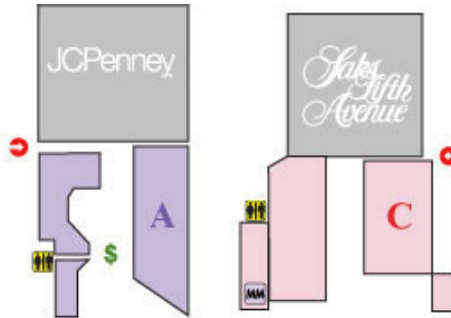

## LEGEND

-  Mall Entrance
-  ATM
-  Public Restroom
-  Gift Card
-  Valet
-  Customer Service
-  Mall Office

## Upper Level

## Lower Level

CATEGORY	STORE	ZONE	FLOOR	PHONE
<b>Accessories</b>	Brighton Collectables	A 	Lower Level	(210) 375-7900
	Claire's Boutique	A 	Upper Level	(210) 342-0556
	Coach	E 	Lower Level	(210) 348-7010
	Fossil	F 	Lower Level	(210) 348-7700
	Montblanc	A 	Lower Level	(210) 375-1203
	Swarovski	F 	Lower Level	(210) 340-6971
<b>Bath &amp; Beauty</b>	Avalon Lifestyle Nails	F 	Lower Level	(210) 340-1899
	Bare Escentuals	B 	Lower Level	(210) 524-9950
	Bath & Body Works	A 	Lower Level	(210) 308-9835
	bluemercury	E 	Lower Level	(210) 308-5650
	Etoile	C 	Lower Level	(210) 349-6033
	Gap Body	E 	Lower Level	(210) 340-1433
	Lieu's Nails & Cosmetics	E 	Lower Level	(210) 366-2004