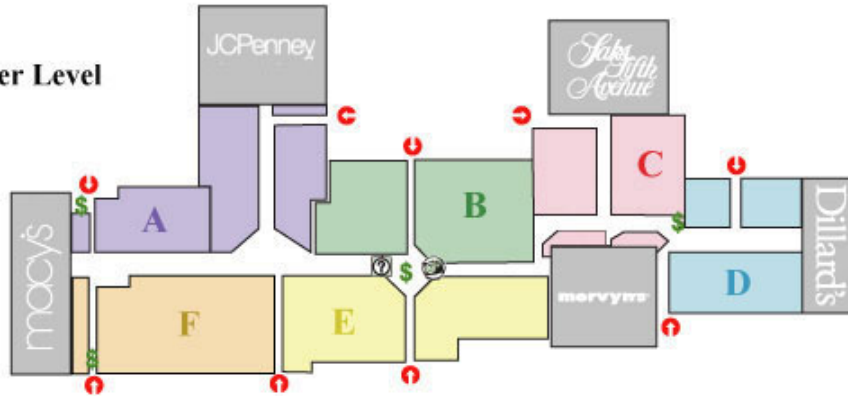

## LEGEND

-  Mall Entrance
-  ATM
-  Public Restroom
-  Gift Card
-  Valet
-  Customer Service
-  Mall Office

## Upper Level

## Lower Level

CATEGORY	STORE	ZONE	FLOOR	PHONE
<b>Accessories</b>	Brighton Collectables	A 	Lower Level	(210) 375-7900
	Claire's Boutique	A 	Upper Level	(210) 342-0556
	Coach	E 	Lower Level	(210) 348-7010
	Fossil	F 	Lower Level	(210) 348-7700
	Montblanc	A 	Lower Level	(210) 375-1203
	Swarovski	F 	Lower Level	(210) 340-6971
<b>Bath &amp; Beauty</b>	Avalon Lifestyle Nails	F 	Lower Level	(210) 340-1899
	Bare Escentuals	B 	Lower Level	(210) 524-9950
	Bath & Body Works	A 	Lower Level	(210) 308-9835
	bluemercury	E 	Lower Level	(210) 308-5650
	Etoile	C 	Lower Level	(210) 349-6033
	Gap Body	E 	Lower Level	(210) 340-1433
	Lieu's Nails & Cosmetics	E 	Lower Level	(210) 366-2004