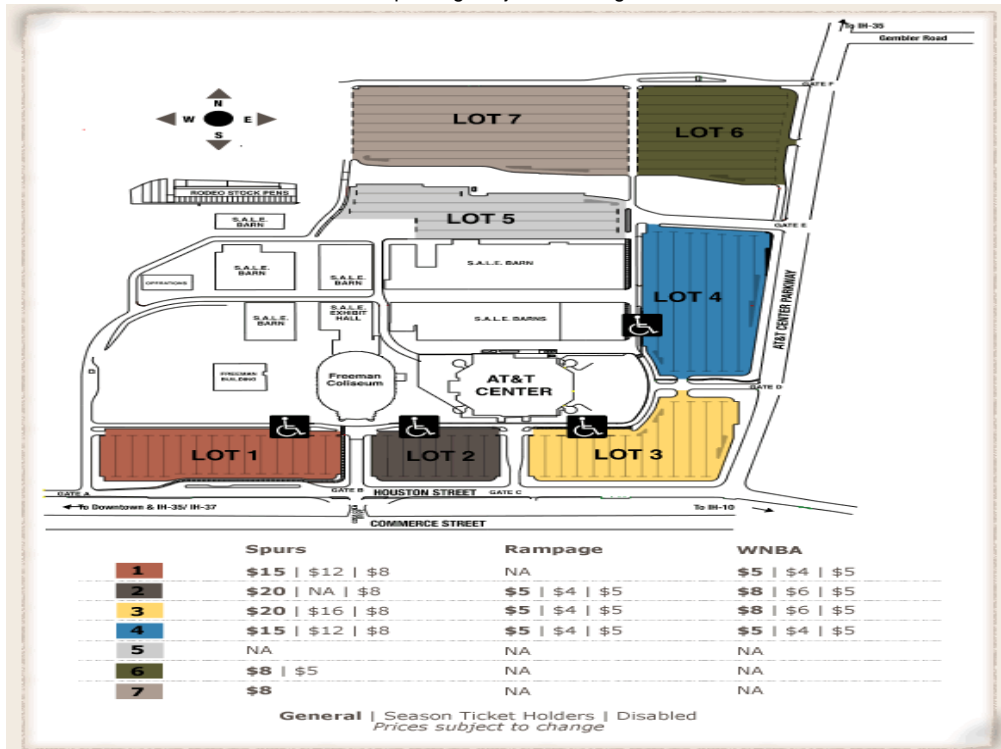

**AT&T Center**  
 One AT&T Center  
 San Antonio, TX 78219  
*Distance from hotel: 6.2 miles, 18 minutes*  
 210-444-5000

San Antonio Spurs & Silver Stars  
 \*parking subject to change

Courtyard Riverwalk, 207 N St. Mary's, San Antonio, TX 78205  
 210-223-8888