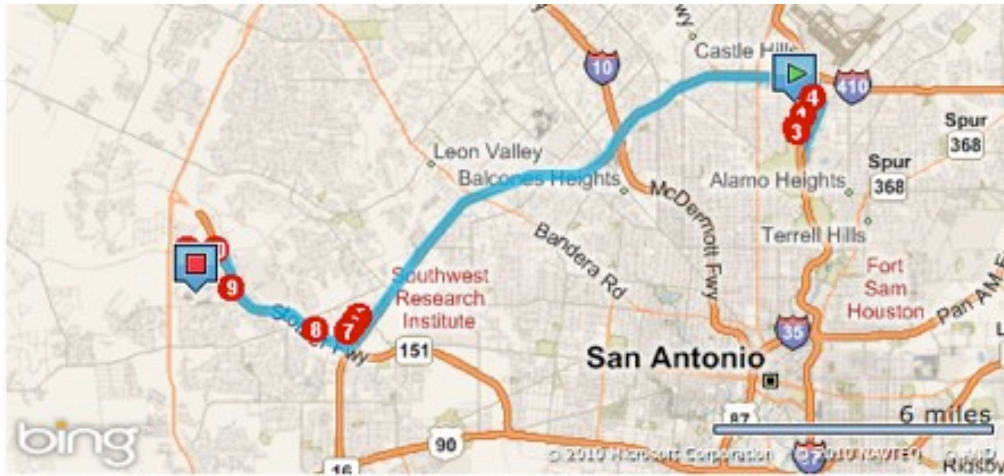

### SeaWorld San Antonio Excites and Delights All Ages

The Courtyard San Antonio Airport/North Star Mall is located just 15 miles from SeaWorld San Antonio. It is also at the doorstep of numerous restaurants, North Star Mall, and near the Quarry Market & Golf Course. This SeaWorld San Antonio hotel features spacious guest rooms and complimentary high-speed Internet Access throughout the property. Guests will also enjoy the indoor pool, whirlpool, and fitness center.

**Directions to SeaWorld San Antonio:**

The following **Easy Route** can assist you in reaching your destination.

**Estimated Travel Time: 26 minutes 20.4miles**

**ATTENTION:** We do our best to present accurate driving directions, generated from the most current mapping services available. However, new road construction and highway modifications may result in some discrepancies.

Thank you for choosing Marriott. We look forward to seeing you soon.

Directions	miles
Depart ramp for US-281 South / McAllister Fwy toward San Antonio	1.4
1. Take ramp right and follow signs for Jones-Maltsberger Rd	0.4
2. Bear left onto Jones Maltsberger Rd / Jones-Maltsberger Rd	0.1
3. Take ramp left for US-281 North / McAllister Fwy	0.8
4. Take ramp right and follow signs for I-410 West / I-410 Loop West	12.6
5. At exit 9A, take ramp right for NW I-410-Loop / NW Loop 410 toward Sea World	0.2
6. Road name changes to SW I-410-Loop / SW Loop 410	0.2
7. Bear right onto TX-151	0.7
8. Take ramp left and follow signs for SR-151 West / Stotzer Fwy	2.2
9. Take ramp right for TX-151 toward Westover Hills Blvd	0.9
10. Turn left onto Westover Hills Blvd	0.4
11. Keep straight onto Sea World Dr	0.3
12. Keep left to stay on Sea World Dr	0.2
Arrive at Sea World Dr	