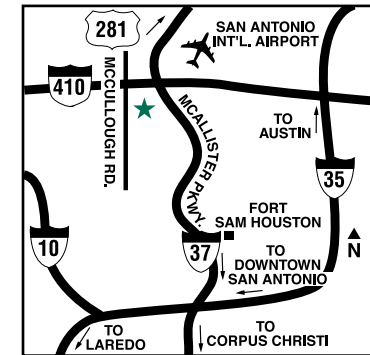

on-site parking • Complimentary high-speed Internet access • *Courtyard Café* • Fitness center • The Market, open 24/7 • Limousine service • Local restaurant dinner delivery • Indoor pool & whirlpool • Safe-deposit boxes at front desk • *USA Today* in lobby • Valet dry-cleaning service • Vending machines

Attractions

The Alamo • STAR Soccer Complex • Fort Sam Houston • El Mercado/Market Square • River Walk (Paseo del Rio) • Natural Bridge Wildlife Ranch • North Star Mall • San Antonio Zoological Gardens and Aquarium • SeaWorld® • The Shops at La Cantera • Six Flags® Fiesta Texas • Tower of the Americas

Directions

From San Antonio International Airport (SAT): Take West Exit from airport to the Loop 410 service road. Turn right on the service road. Go to McCullough and make a left U-turn to the hotel.

From Kelly Field (SKF): Travel west on Billy Mitchell Rd. Make a U-turn, then a slight left at General Hudnell Dr./State Spur 371. Exit US-90E and continue on I-10E to Exit 574 (I-37N/US-281N toward Johnson City). Exit on Basse Rd. and turn right on McCullough Rd; then right on 410 E access road. The hotel is on the right behind *Pappadeaux Seafood Kitchen*.

IT'S A NEW STAY.®

Meeting Room	DIMENSIONS		CAPACITY					
	LxWxH	Sq. Ft.	Theater	Schoolroom	Conference	U-Shape	Reception	Banquet
Meeting Room A	26x24x9	625	30	25	15	15	—	—