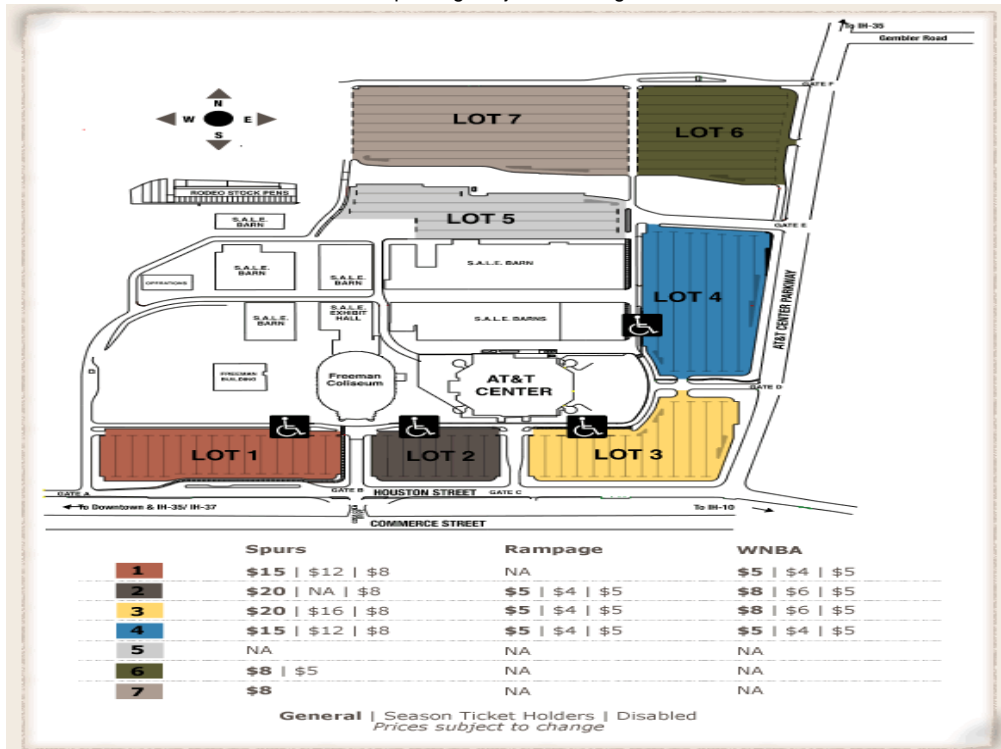

**AT&T Center**  
 One AT&T Center  
 San Antonio, TX 78219  
*Distance from hotel: 5.2 miles, 11 minutes*  
 210-444-5000

San Antonio Spurs & Silver Stars  
 \*parking subject to change

Marriott Rivercenter, 101 Bowie St, San Antonio, TX 78205  
 210-223-1000