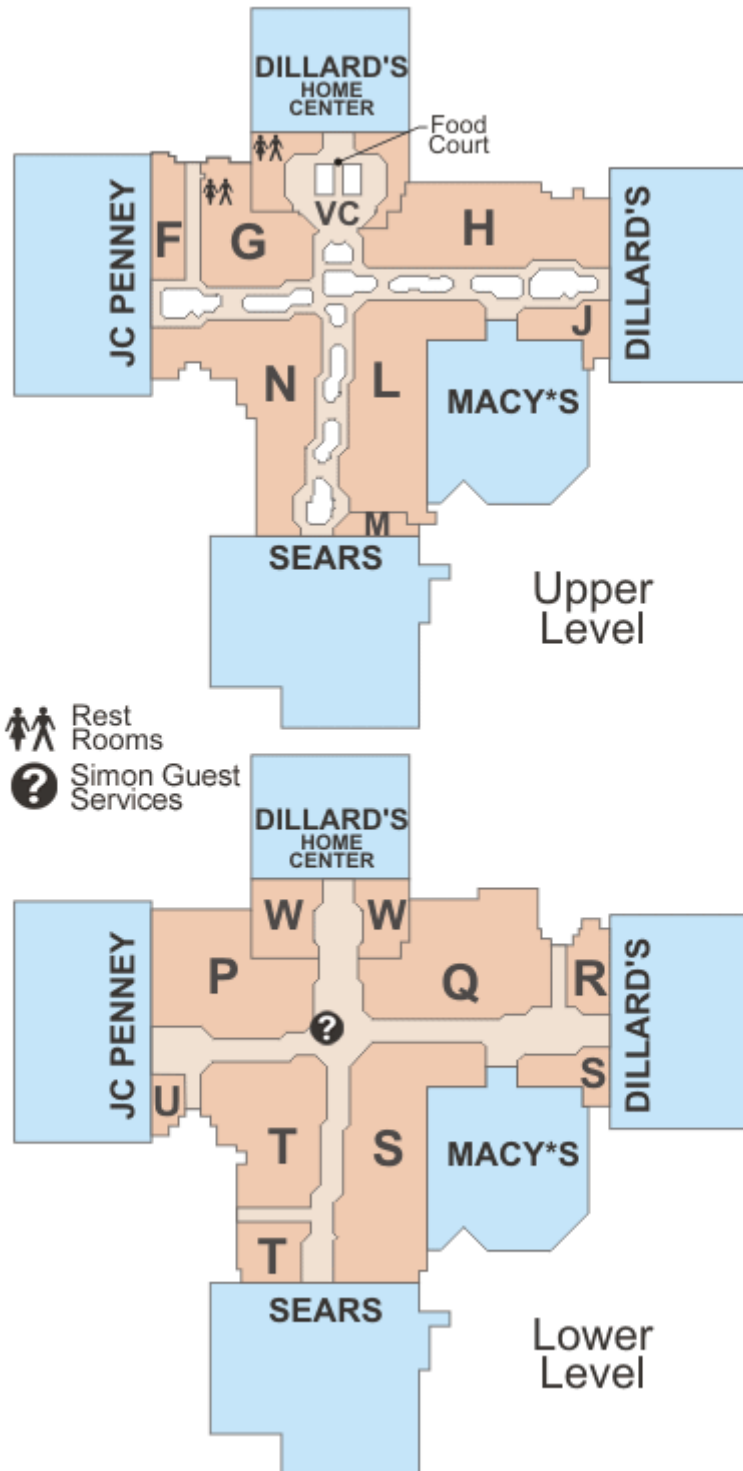

Ingram Park Mall

6301 NW Loop 410
San Antonio, TX 78238

Distance from hotel: 13 miles, 20 minutes
210-684-9570

STORE	LOCATION	PHONE
5-7-9 Shop	S-8	(210) 523- 7717
A'GACI	L11	(210) 681- 8922
Aeropostale	L8	(210) 521- 4790
Allure Jewelers	P3	(210) 520- 8786
American Eagle Outfitters	G6	(210) 509- 6463
Anne's Old Fashioned Ice Cream	T-13	(210) 684- 9663
Arbys	VC4	(210) 520- 9111
Auntie Anne's Pretzels	K16	(210) 256- 6800
Bakers	L14	(210) 681- 2238
Bath & Body Works	S10	(210) 522- 0613
Bealls	P1	(210) 684- 7870
Bloom	T4	(210) 509- 7749
Body Central	N13	(210) 523-

STORE	LOCATION	PHONE
		8691
Bourbon St. Candy	H4	(210) 680- 9941
Buckle	H10	(210) 682- 2617
By Edward	L7-B	(210) 520- 1116
Carlton Cards	N5	(210) 684- 7783
Cento & Fanti	VC2	(210) 647- 1288
Charlotte Russe	S16	(210) 767- 0801
Chick-fil-A	VC9	(210) 684- 6521
Children's Place, The	S14	(210) 682- 7710
Christopher & Banks	N11	(210) 523- 1183
Claire's Boutique	L18	(210) 684- 5744
Clearstream Wireless	S19	(210) 256- 8214
Consumer Credit Research	T16-A	(210) 509- 8920
Cyber Zone	W6	(210)

STORE	LOCATION	PHONE
		520-9800
Dallas Cowboys Pro Shop	W4	(210) 543-8575
Deb	L07	(210) 682-5117
Deck The Walls	S2	(210) 681-7510
Dillard's		(210) 681-7970
Dillard's Home		(210) 681-7970
Disney Store, The	P4e	(210) 509-6256
Express	Q16	(210) 684-8207
Express Men	Q10a	(210) 680-0757
EyeMasters	R6	(210) 680-5173
Famous Wok	VC 6	(210) 647-4113
Fast Fix Jewelry Repair	K7	(210) 680-9121
Finish Line	G4	(210) 520-4596

STORE	LOCATION	PHONE
Foot Locker	R3	(210) 681- 9283
Footaction USA	P4c	(210) 681- 5390
Frederick's of Hollywood	L16	(210) 684- 8458
Fruit of the Isle	VC12	(210) 509- 0512
fye - For Your Entertainment	S18	(210) 681- 4950
GameStop	Q4b	(210) 543- 1359
Gap	H7	(210) 543- 8417
GapBody	H7a	(210) 543- 8417
GNC	Q1	(210) 523- 6262
Gold Center	K-10	(210) 684- 7786
Gordon's Jewelers	S12	(210) 681- 6700
Great American Cookie Co.	T12	(210) 684- 4302
Gymboree	P4d	(210) 523-