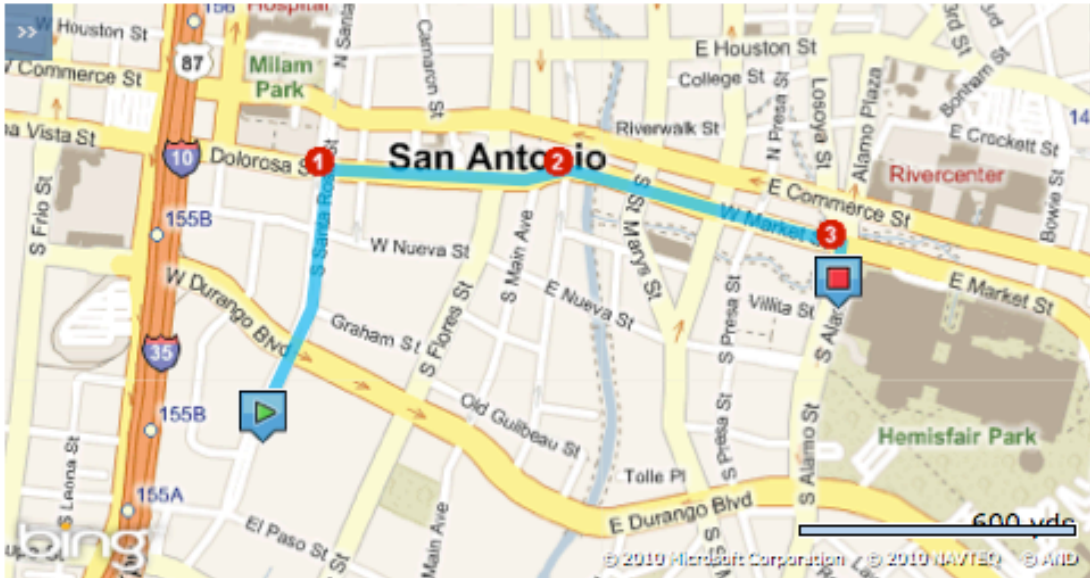

Fairfield Inn & Suites San Antonio Downtown/Market Square
620 South Santa Rosa
San Antonio, Texas 78204
Phone: 1-210-299-1000
<http://www.marriott.com/satfi>

Driving directions to the San Antonio River Walk:

The following **Easy Route** can assist you in reaching your destination.

Estimated Travel Time: 3 minutes 1.0miles

ATTENTION: We do our best to present accurate driving directions, generated from the most current mapping services available. However, new road construction and highway modifications may result in some discrepancies.

Thank you for choosing Marriott. We look forward to seeing you soon.

Directions	miles
Depart S Santa Rosa St toward E Durango Blvd / E Judge HF Garcia Memorial Blvd	0.3
1. Turn right onto Dolorosa St	0.3
2. Road name changes to W Market St	0.4
3. Turn right onto S Alamo St	0.0
Arrive at S Alamo St