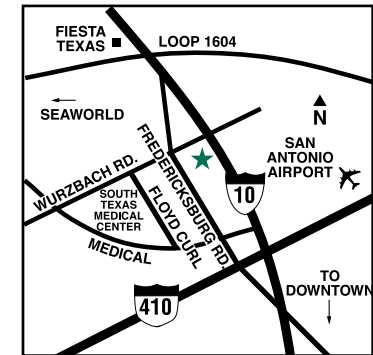

Courtyard by Marriott®

San Antonio Medical Center

8585 Marriott Drive

San Antonio, Texas 78229

T 210.614.7100 F 210.614.7110

Marriott.com/satmc

Guest Room Amenities

3 floors • 134 guest rooms and 12 suites • Complimentary high-speed Internet access • Microwave and refrigerator • Work desk and ergonomic chair

Facilities & Services

Committed to a smoke-free environment • 2 meeting rooms • Maximum meeting space of 1,248 square feet; maximum seating capacity for 45 guests • Catering and audiovisual equipment available • Full-service business center • Overnight delivery and pickup service • Complimentary on-site parking •

Courtyard Café • The Market, open 24/7 • Fitness center • Outdoor pool & whirlpool • Safe-deposit boxes at front desk • USA Today in lobby • Valet dry-cleaning • Vending machines

Attractions

El Mercado/Market Square • Huebner Oaks Shopping Center • IMAX Theatre at Rivercenter Mall • La Villita • Mission Trail • Oak Hills Golf • San Antonio River Walk • SeaWorld® of Texas • Shops at La Cantera • Six Flags® Fiesta Texas • The Rim Shopping

Directions

From San Antonio International Airport (SAT): Take 410-W to Fredericksburg Road. Turn right onto Fredericksburg Road, travel approximately 2 miles. Hotel is on the right, past Datapoint Drive.

IT'S A NEW STAY.®

Meeting Room	DIMENSIONS		CAPACITY					
	LxWxH	Sq. Ft.	Theater	Schoolroom	Conference	U-Shape	Reception	Banquet
Meeting Rooms A & B	—	1,248	45	30	45	25	45	20