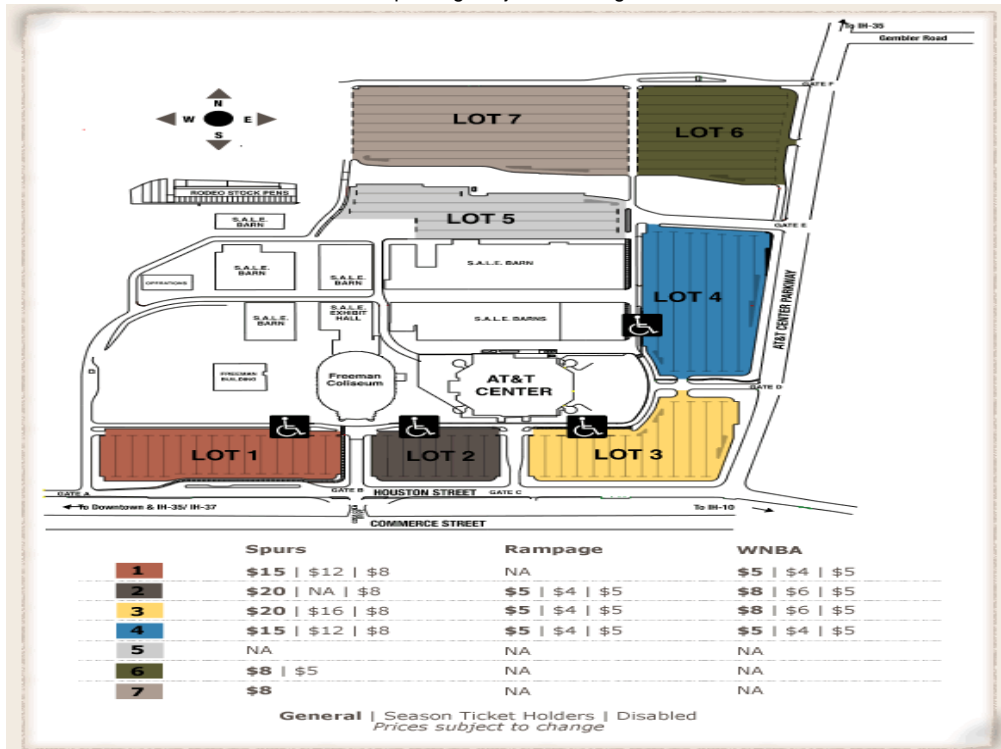

**AT&T Center**  
 One AT&T Center  
 San Antonio, TX 78219  
*Distance from hotel: 3.7 miles, 8 minutes*  
 210-444-5000

San Antonio Spurs & Silver Stars  
 \*parking subject to change

Residence Inn Alamo Plaza, 425 Bonham St, San Antonio, TX 78205  
 210-212-5555