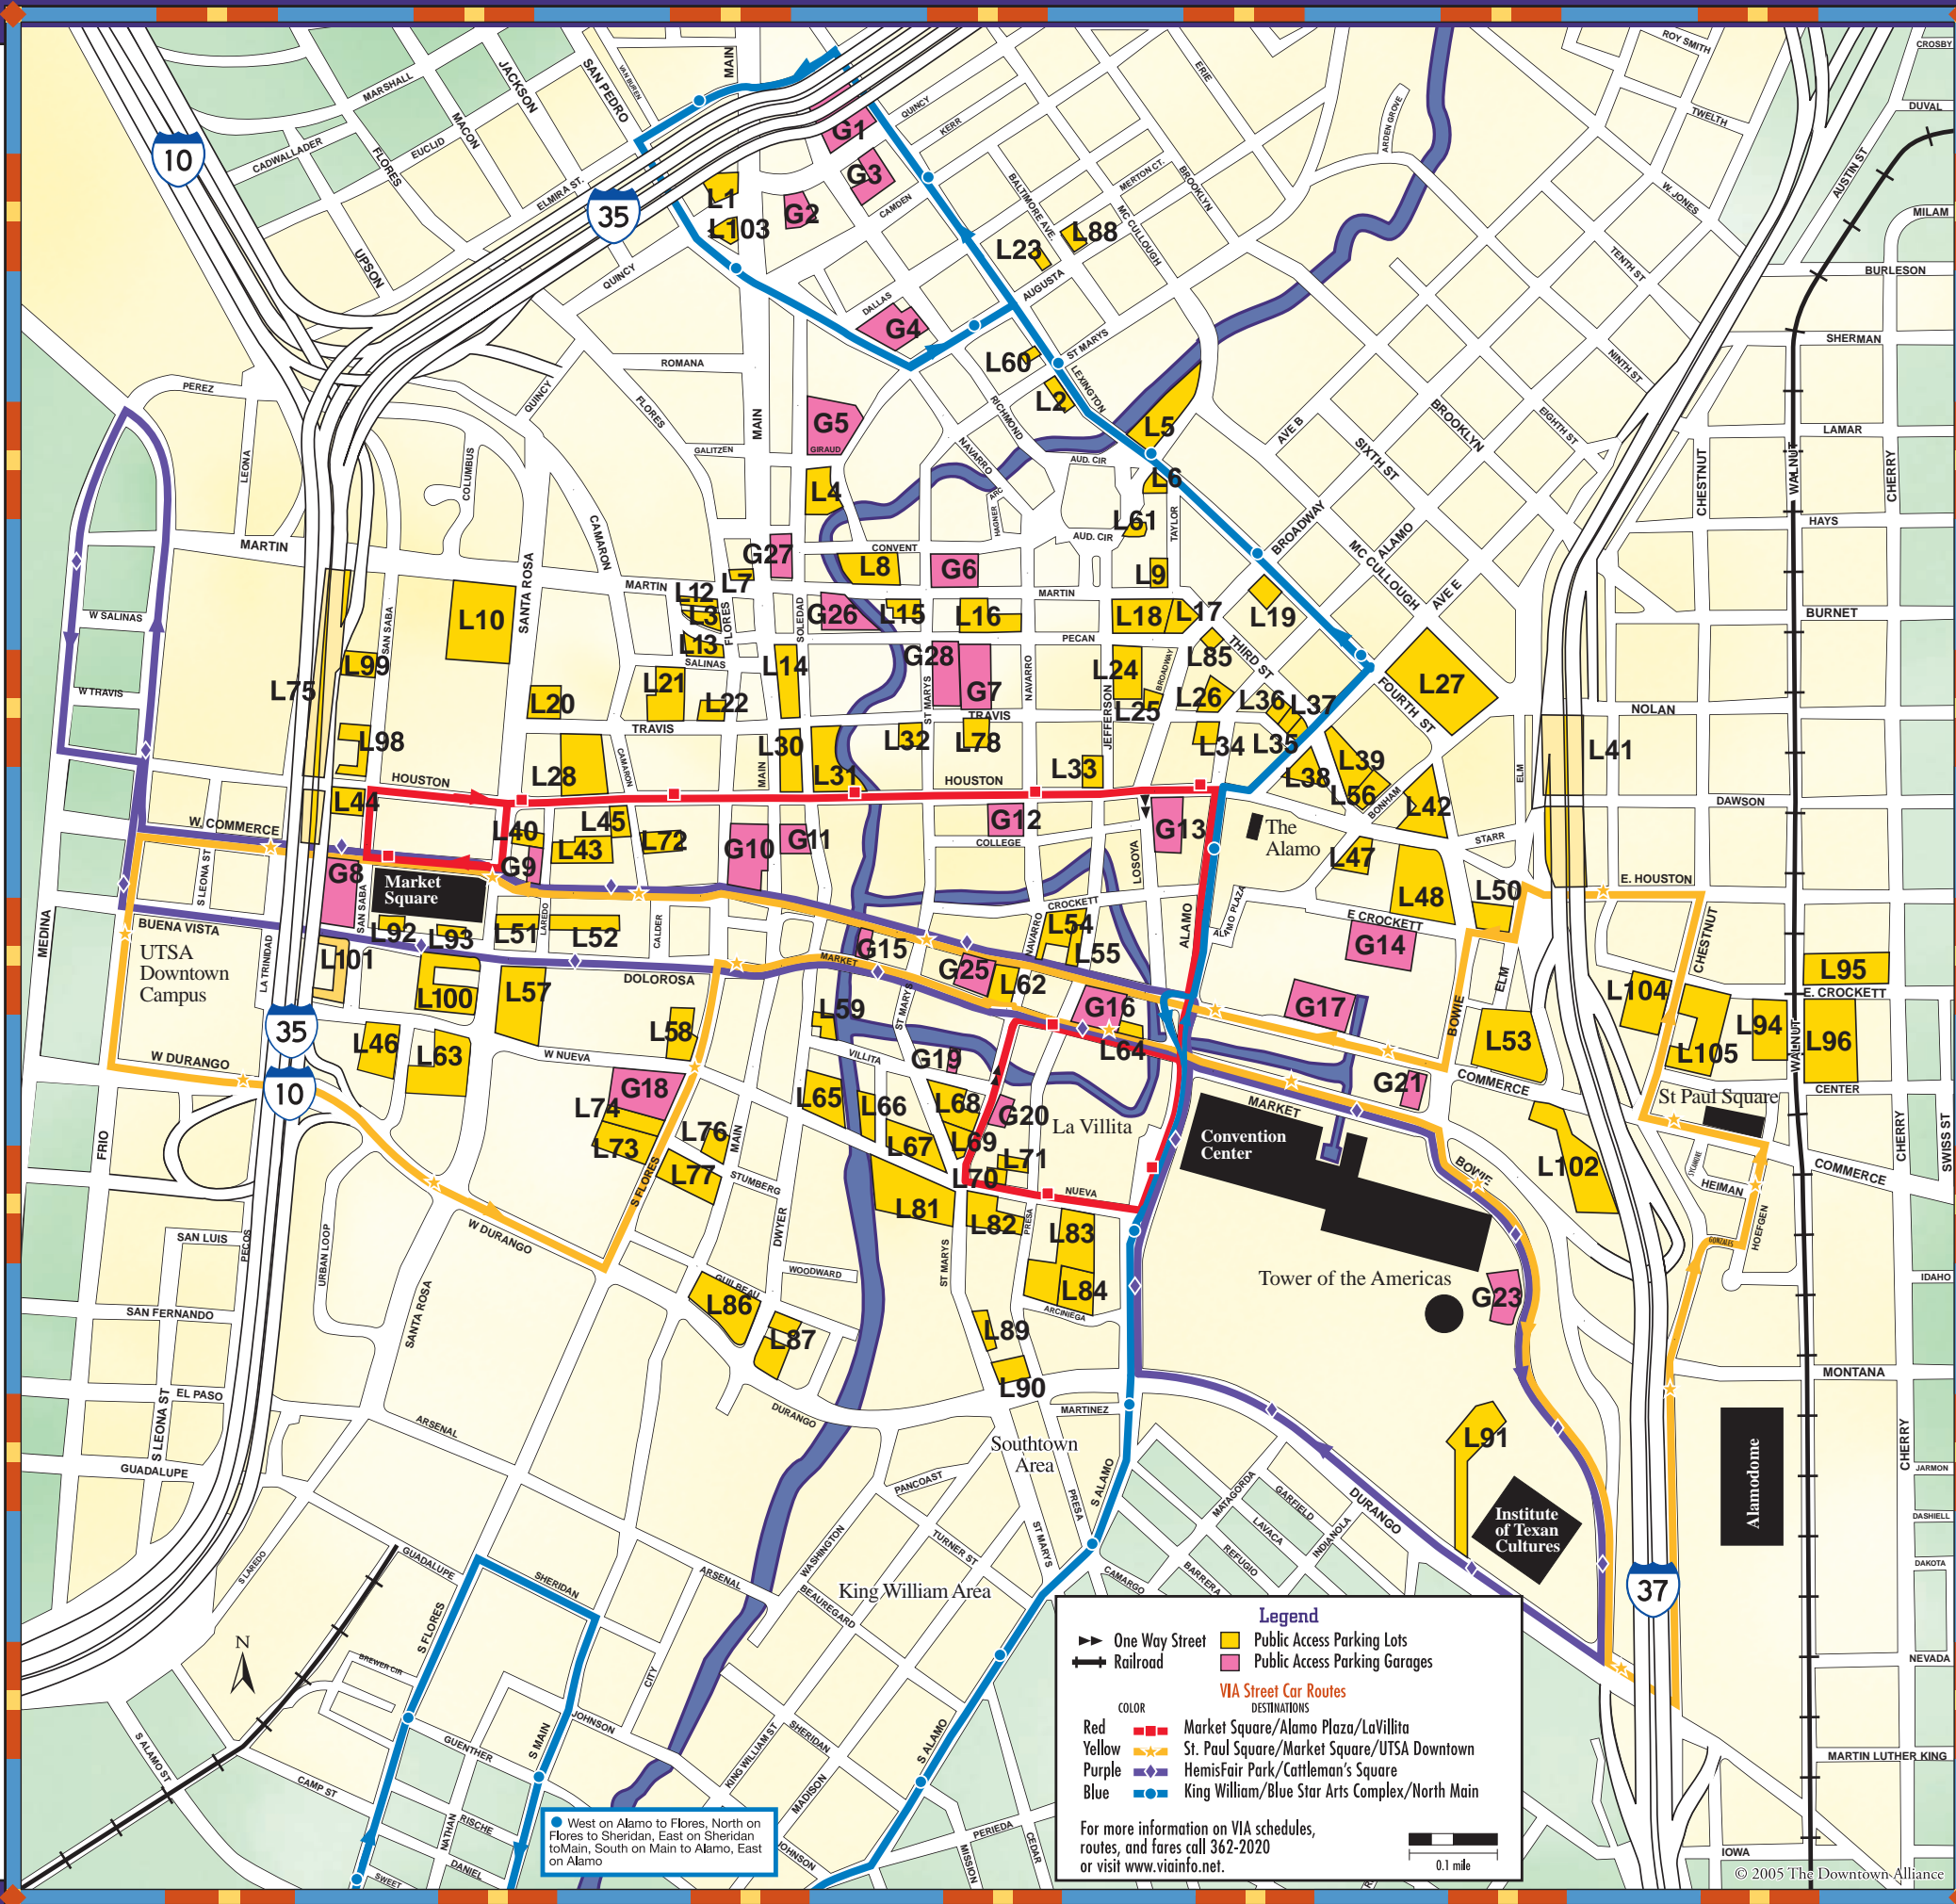

www.downtownsanantonio.org

Legend

- ▶ One Way Street
- ⚡ Railroad
- Public Access Parking Lots
- Public Access Parking Garages

VIA Street Car Routes DESTINATIONS

- Red: Market Square/Alamo Plaza/La Villita
- Yellow: St. Paul Square/Market Square/UTSA Downtown
- Purple: HemisFair Park/Cattleman's Square
- Blue: King William/Blue Star Arts Complex/North Main