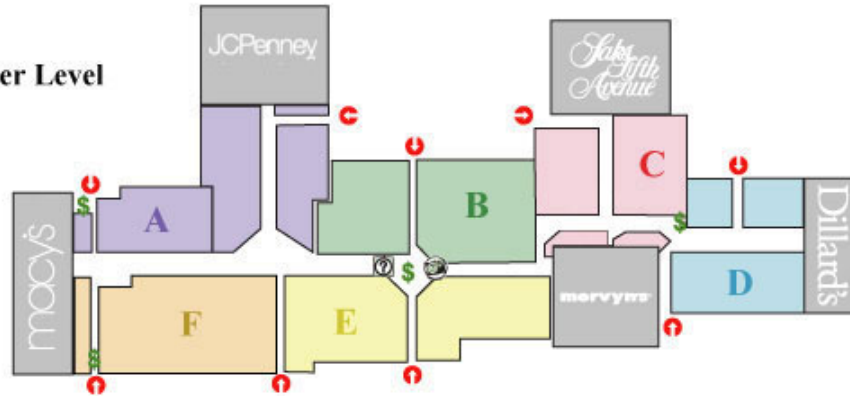

## LEGEND

- Mall Entrance
- ATM
- Public Restroom
- Gift Card
- Valet
- Customer Service
- Mall Office

### Upper Level

### Lower Level

CATEGORY	STORE	ZONE	FLOOR	PHONE
<b>Accessories</b>	Brighton Collectables	A	Lower Level	(210) 375-7900
	Claire's Boutique	A	Upper Level	(210) 342-0556
	Coach	E	Lower Level	(210) 348-7010
	Fossil	F	Lower Level	(210) 348-7700
	Montblanc	A	Lower Level	(210) 375-1203
	Swarovski	F	Lower Level	(210) 340-6971
<b>Bath &amp; Beauty</b>	Avalon Lifestyle Nails	F	Lower Level	(210) 340-1899
	Bare Escentuals	B	Lower Level	(210) 524-9950
	Bath & Body Works	A	Lower Level	(210) 308-9835
	bluemercury	E	Lower Level	(210) 308-5650
	Etoile	C	Lower Level	(210) 349-6033
	Gap Body	E	Lower Level	(210) 340-1433
	Lieu's Nails & Cosmetics	E	Lower Level	(210) 366-2004