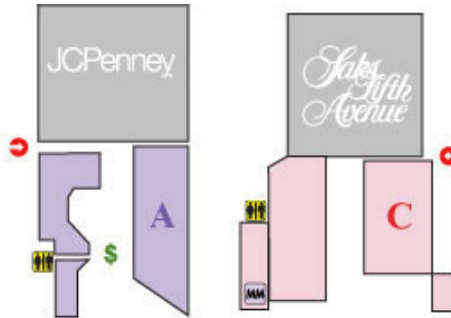

## LEGEND

- Mall Entrance
- ATM
- Public Restroom
- Gift Card
- Valet
- Customer Service
- Mall Office

### Upper Level

### Lower Level

CATEGORY	STORE	ZONE	FLOOR	PHONE
<b>Accessories</b>	Brighton Collectables	A	Lower Level	(210) 375-7900
	Claire's Boutique	A	Upper Level	(210) 342-0556
	Coach	E	Lower Level	(210) 348-7010
	Fossil	F	Lower Level	(210) 348-7700
	Montblanc	A	Lower Level	(210) 375-1203
	Swarovski	F	Lower Level	(210) 340-6971
<b>Bath &amp; Beauty</b>	Avalon Lifestyle Nails	F	Lower Level	(210) 340-1899
	Bare Escentuals	B	Lower Level	(210) 524-9950
	Bath & Body Works	A	Lower Level	(210) 308-9835
	bluemercury	E	Lower Level	(210) 308-5650
	Etoile	C	Lower Level	(210) 349-6033
	Gap Body	E	Lower Level	(210) 340-1433
	Lieu's Nails & Cosmetics	E	Lower Level	(210) 366-2004