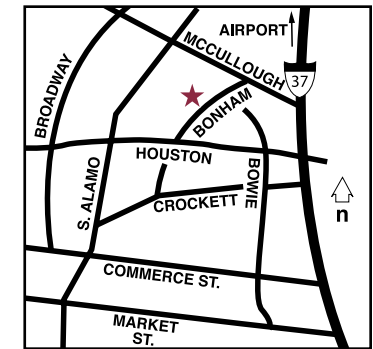

Attractions

The Alamo • The San Antonio River Walk • The Alamodome • Henry B. Gonzales Convention Center • El Mercado Mexican Market • Guinness Book of World Records & Ripley's Haunted Adventure • La Villita • Natural Bridge Wildlife Ranch • San Antonio Zoological Gardens and Aquarium • Schlitterbahn Waterpark Resort • SeaWorld® • Six Flags® Fiesta Texas • Southwest School of Arts & Crafts

Directions

From San Antonio International Airport (SAT):
Go south on Hwy. 281/I-37 approximately 8 miles to downtown. Exit Houston St., turn right. Go 1 block to Bowie St., turn right; hotel is on left.