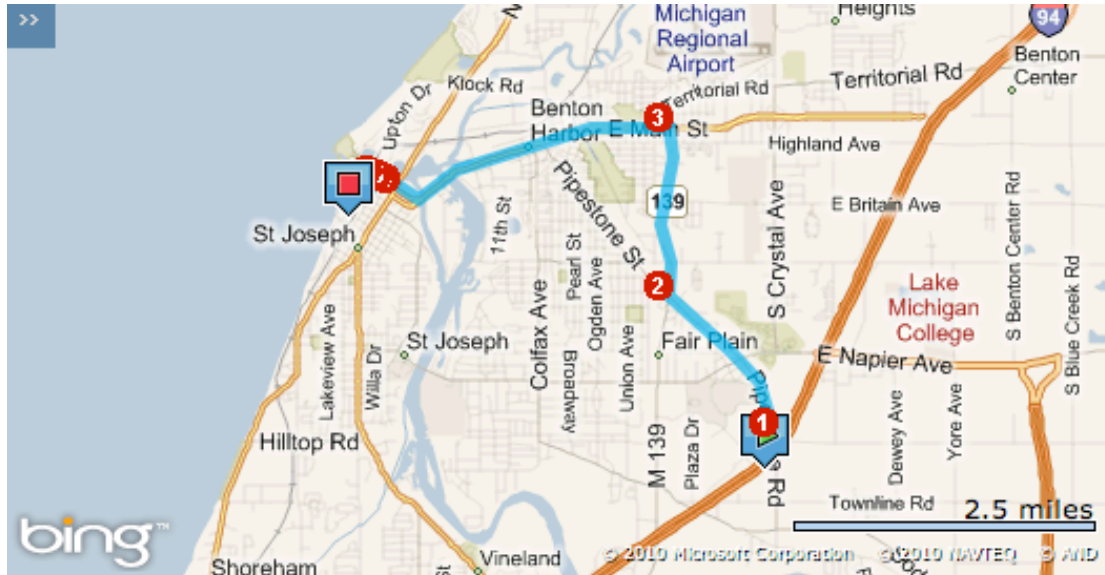

Driving directions to Silver Beach Michigan:

The following **Easy Route** can assist you in reaching your destination.

Estimated Travel Time: 14 minutes 6.0miles

ATTENTION: We do our best to present accurate driving directions, generated from the most current mapping services available. However, new road construction and highway modifications may result in some discrepancies.

Thank you for choosing Marriott. We look forward to seeing you soon.

Directions	miles
Depart Mall Dr toward Pipestone Rd	0.1
1. Turn left onto Pipestone Rd	1.5
2. Turn right onto M-139 / M 139	1.4
3. Turn left onto I-94 Bus / E Main St	2.5
4. Keep straight onto Port St	0.1
5. Turn right onto State St, and then immediately turn left onto Water St	0.1
6. Bear left onto Vine St	0.2
7. Road name changes to Broad St	0.2
Arrive at Broad St