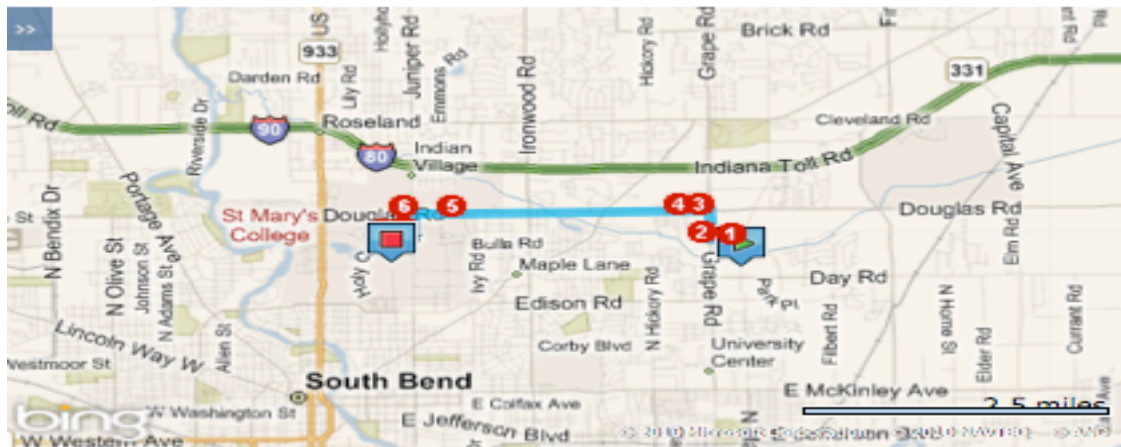

Courtyard South Bend Mishawaka
4825 N Main Street
Mishawaka, Indiana 46545
Phone: 1-574-273-9900
<http://www.marriott.com/sbncy>

Of the hotels near Notre Dame, this spacious hotel features:

- Complimentary high-speed wireless Internet Access
- Indoor pool and fitness center
- Complimentary on-site parking

Driving Directions to the University of Notre Dame:

The following Easy Route can assist you in reaching your destination.

Estimated Travel Time: 12 minutes 3.6miles

ATTENTION: We do our best to present accurate driving directions, generated from the most current mapping services available. However, new road construction and highway modifications may result in some discrepancies.

Thank you for choosing Marriott. We look forward to seeing you soon.

Directions	miles
Depart N Main St toward Edison Lakes Pkwy	0.1
1. Turn left onto Edison Lakes Pkwy	0.3
2. Turn right onto Grape Rd / N Grape Rd	0.3
3. Turn left onto W Douglas Rd	0.2
4. Road name changes to Douglas Rd	1.9
5. At roundabout, take 1st exit	0.4
6. Turn left onto St Joseph's Dr	0.2
7. Turn right onto Holy Cross Dr	0.2
8. Turn left onto Sorin Ct	0.1
Arrive at Sorin Ct on the left