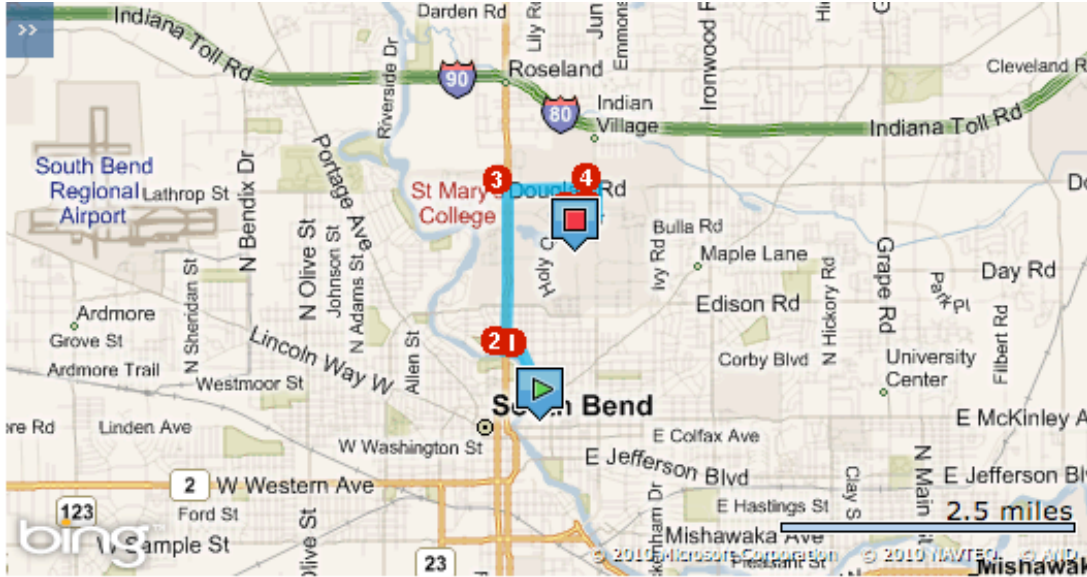

Residence Inn South Bend  
 716 North Niles Avenue  
 South Bend, Indiana 46617  
 Phone: 1-574-289-5555  
<http://www.marriott.com/sbnri>

**Driving Directions to the University of Notre Dame in Indiana:**

The following **Easy Route** can assist you in reaching your destination.

**Estimated Travel Time: 9 minutes 3.1 miles**

**ATTENTION:** We do our best to present accurate driving directions, generated from the most current mapping services available. However, new road construction and highway modifications may result in some discrepancies.

Thank you for choosing Marriott. We look forward to seeing you soon.

Directions	miles
Depart N Niles Ave toward Corby Blvd	0.4
1. Bear left onto E North Shore Dr	0.2
2. Turn right onto US-31 Bus / SR-933 / N Michigan St	1.4
3. Turn right onto Douglas Rd	0.8
4. Turn right onto St Joseph's Dr	0.2
5. Turn right onto Holy Cross Dr	0.2
6. Turn left onto Sorin Ct	0.1
Arrive at Sorin Ct on the left	