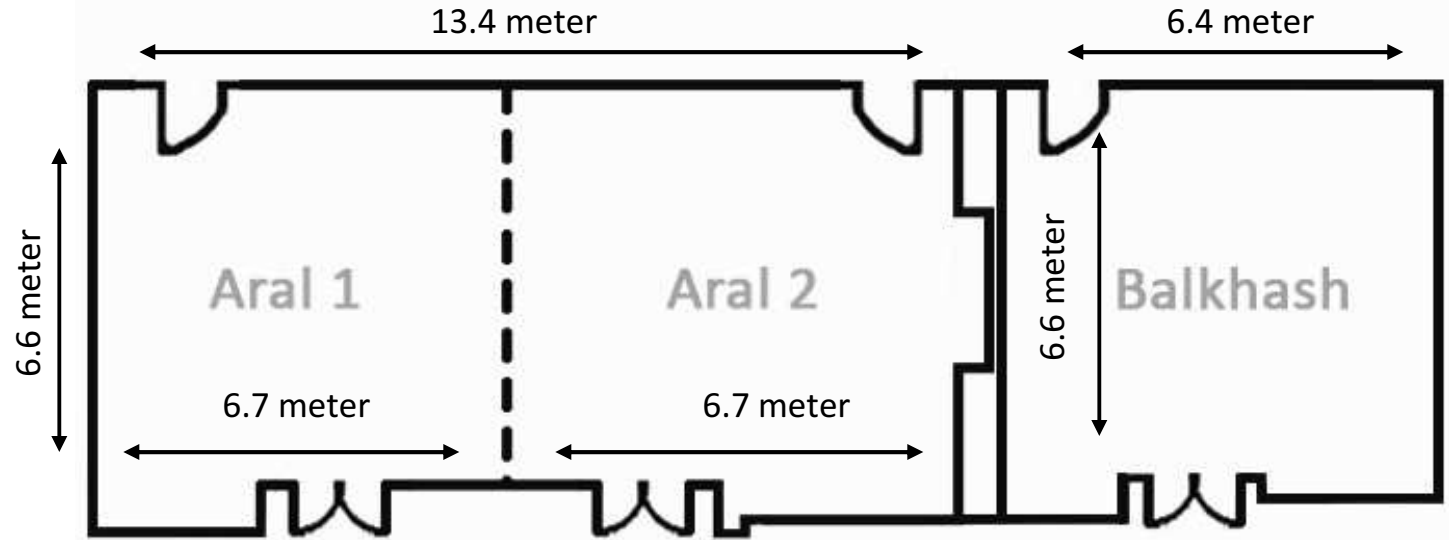

Aral and Balkhash Conference Halls

		Set up								
Room	Dimensions in meters	Size		Capacity						
		sq.m	height	Theatre	Class Room	U-Shape	Hollow Square	Board Room	Reception	Oval tables 10 pax
Aral 1	6.7 m x 6.6 m	44	3.2 m	30	18	12/18	24	12	20	20
Aral 2	6.7 m x 6.6 m	44	3.2 m	30	18	12/18	24	12	20	20
Aral	13.4 m x 6.6 m	88	3.2 m	70	42	24/36	42	25	45	50
Balkhash	6.4 m x 6.6 m	42	3.2 m	24	12	15	n/a	12	n/a	n/a