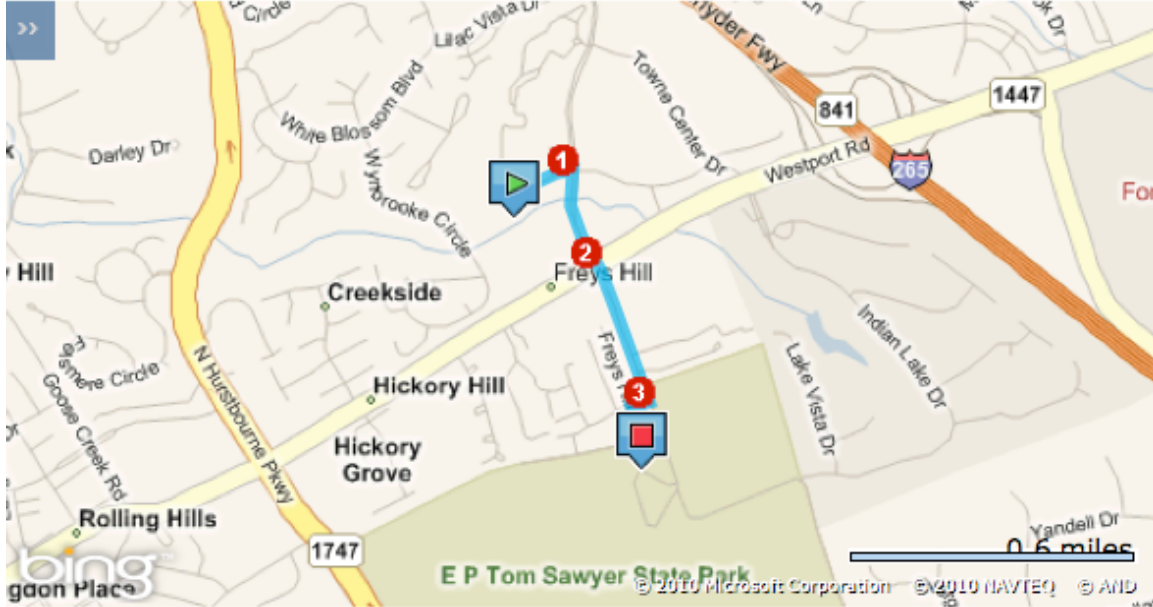

Courtyard Louisville Northeast
10200 Champion Farms Dr.
Louisville, Kentucky 40241
Phone: 1-502-429-9293
<http://www.marriott.com/sdfne>

Tom Sawyer State Park Is Nature at its Best

The Courtyard Louisville Northeast is located just a half-a-mile from E.P. Tom Sawyer State Park. Guests will enjoy spacious guest accommodations as well as an indoor pool and on-site state-of-the-art fitness center. Before heading to Tom Sawyer State Park, fuel up and energize at our breakfast buffet.

Courtyard Louisville Northeast
10200 Champion Farms Dr.
Louisville, Kentucky 40241
Phone: 1-502-429-9293
<http://www.marriott.com/sdfne>

Driving Directions to Tom Sawyer State Park:

The following **Easy Route** can assist you in reaching your destination.

Estimated Travel Time: 2 minutes 0.8miles

ATTENTION: We do our best to present accurate driving directions, generated from the most current mapping services available. However, new road construction and highway modifications may result in some discrepancies.

Thank you for choosing Marriott. We look forward to seeing you soon.

Directions	miles
Depart Champion Farms Dr toward Springhurst Commons Dr	0.1
1. Turn right onto Springhurst Blvd	0.2
2. Road name changes to Freys Hill Rd	0.3
3. Turn right onto Amberwell Park Rd, and then immediately turn left onto Freys Hill Rd	0.1
Arrive at Freys Hill Rd	