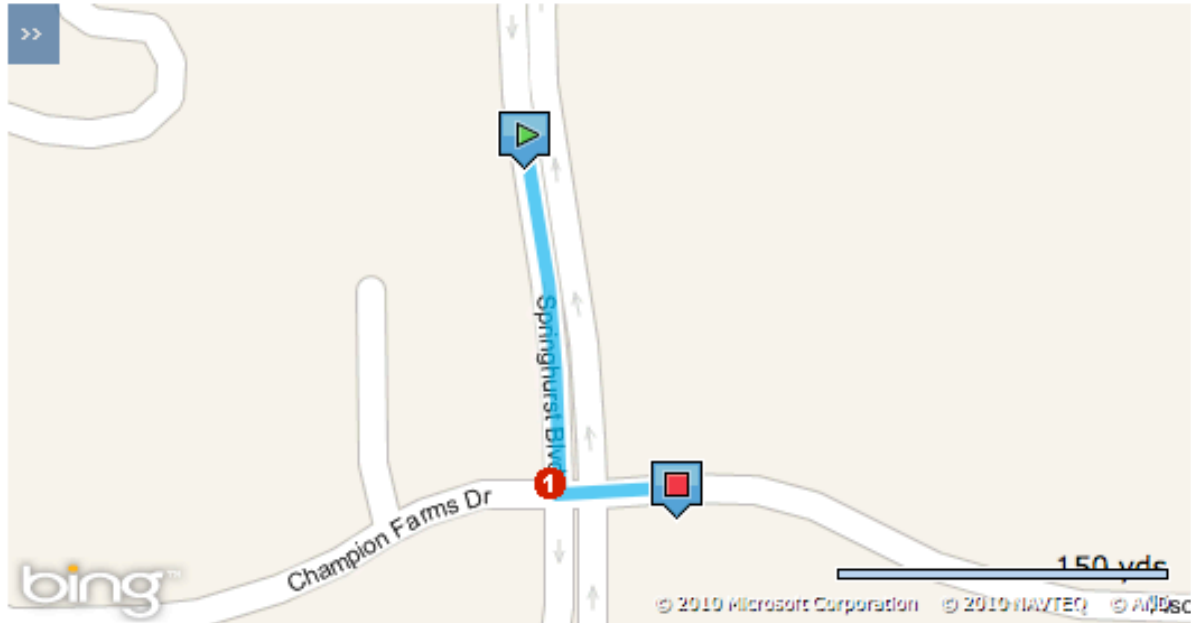

### Driving Directions to the Springhurst Towne Center:

The following **Easy Route** can assist you in reaching your destination.

**Estimated Travel Time: 42 seconds 0.1 miles**

**ATTENTION:** We do our best to present accurate driving directions, generated from the most current mapping services available. However, new road construction and highway modifications may result in some discrepancies.

Thank you for choosing Marriott. We look forward to seeing you soon.

Directions	miles
Depart Springhurst Blvd toward Champion Farms Dr	0.1
1. Turn left onto Fischer Park Dr	0.0
Arrive at Fischer Park Dr	