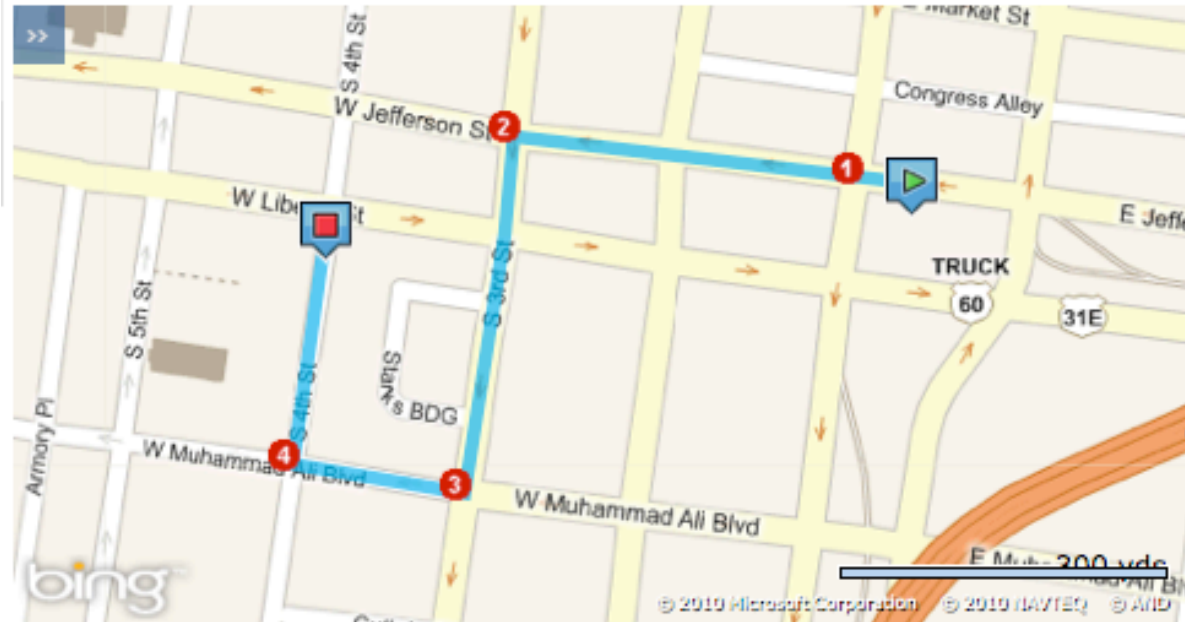

SpringHill Suites Louisville Downtown
132 E Jefferson
Louisville, Kentucky 40202
Phone: 1-502-569-7373
<http://www.marriott.com/sdfsd>

Experience All of the Fun at Fourth Street Live in Louisville, KY

Need a vacation? [Fourth Street Live](#) in downtown Louisville is your one-stop destination for entertainment, shopping, and dining. Fourth Street can be found between Liberty Street and Muhammad Ali Boulevard in the heart of downtown Louisville. Fourth Street Louisville is just a short walk from downtown accommodations, including Main Street, Waterfront Park, and Slugger Field.

For those looking for some exciting entertainment at Fourth Street Louisville, visit Angel's Rock Bar, Saddle Ridge, and Howl At The Moon to see exciting live entertainment and music. Fourth Street Live also features live entertainment at The Sports & Social Club and the Improv Comedy Club and Dinner Theater. Fourth Street Louisville also features a variety of retail options, including Borders, CVS, Footlocker, and T-Mobile.

SpringHill Suites Louisville Downtown
 132 E Jefferson
 Louisville, Kentucky 40202
 Phone: 1-502-569-7373
<http://www.marriott.com/sdfsd>

Driving Directions to Fourth Street Live

The following **Easy Route** can assist you in reaching your destination.

Thank you for choosing Marriott. We look forward to seeing you soon.

| Directions | miles |
|---|-------|
| Depart E Jefferson St toward W Jefferson St | 0.0 |
| 1. Road name changes to W Jefferson St | 0.2 |
| 2. Turn left onto SR-1020 South / S 3rd St | 0.2 |
| 3. Turn right onto W Muhammad Ali Blvd | 0.1 |
| 4. Turn right onto S 4th St | 0.1 |
| Arrive at S 4th St | |