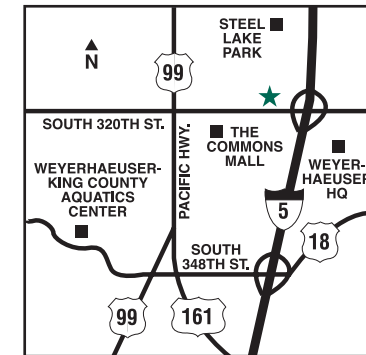

A Fresh Perspective on Business Travel.

Located just a half hour from downtown Seattle, the Courtyard by Marriott® Seattle Federal Way offers the perfect central location for your visits to the Puget Sound. The hotel's 160 renovated guest rooms provide plenty of work space, along with high-speed Internet access to help you accomplish your business goals, while plush bedding guarantees you'll start the next day refreshed. For a change of pace, enjoy a workout in our state-of-the-art fitness center or a leisurely swim in the indoor pool. Four meeting rooms providing 1,640 square feet of meeting space make the Courtyard Seattle Federal Way an ideal option for both business and social events for up to 130 guests.

Courtyard by Marriott®

Seattle Federal Way

31910 Gateway Center Blvd. South
Federal Way, WA 98003
T 253.529.0200 F 253.529.0220
Marriott.com/SEAFW

Courtyard by Marriott®
Seattle Federal Way
 31910 Gateway Center Blvd. South
 Federal Way, WA 98003
 T 253.529.0200 F 253.529.0220
 Marriott.com/SEAFW

Attractions

Dash Point State Park • Mt. Rainier National Park • Emerald Downs Horse Race Track • Point Defiance Zoo & Aquarium • Seattle Mariners Safeco Field • Space Needle • Weyerhaeuser-King County Aquatic Center • White River Amphitheatre • Wild Waves Theme Park • Tacoma Dome

Directions

From Seattle-Tacoma Airport (SEA): Take Interstate 5 South; take the South 320th Street exit (#143). Hotel is on the right as you exit, within Gateway Center.

IT'S A NEW STAY.®

Meeting Room	DIMENSIONS		CAPACITY					
	LxWxH	Sq. Ft.	Theater	Schoolroom	Conference	U-Shape	Reception	Banquet
Gateway Ballroom	41x42x12	1,640	130	100	32	45	120	104