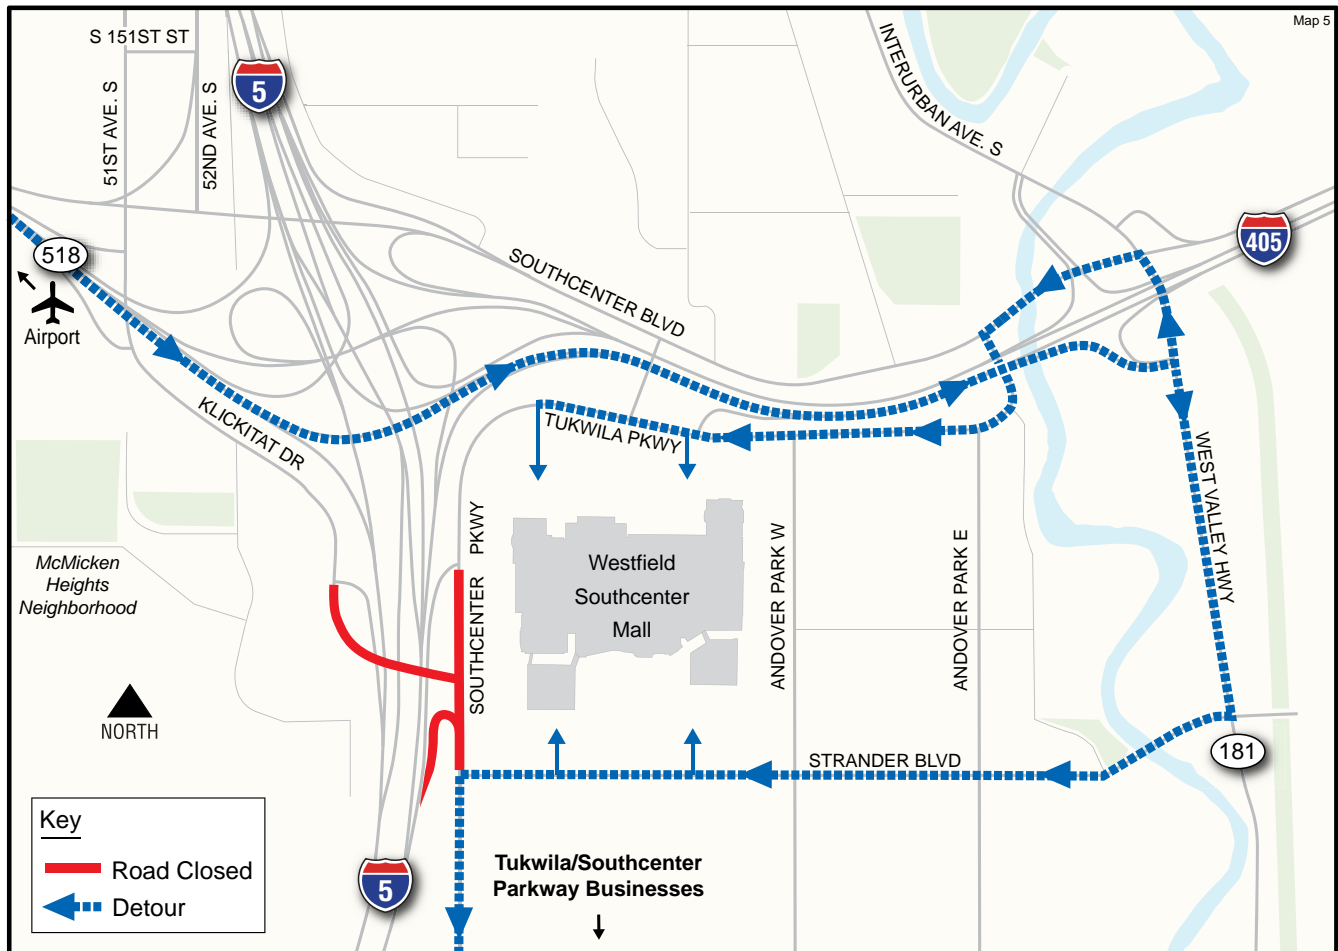

- DETOUR -

Airport (via I-405 Northbound/SR 518 Eastbound) to Westfield Southcenter Mall and Area Businesses

Airport to north mall entrances

(Bypass the Klickitat Drive exit)

1. From I-405 northbound, take exit 1 (SR-181/Interurban Avenue S);
2. At the end of the ramp, turn left onto West Valley Highway;
3. Travel under I-405;
4. Turn left onto Southcenter Boulevard;
5. Travel westbound on Southcenter Boulevard;
6. Turn left onto 66th Avenue S;
7. At the bottom of the hill, continue straight;
8. 66th Avenue S becomes Tukwila Parkway;
9. Travel westbound on Tukwila Parkway;
10. Mall entrances are on your left

Airport to south mall entrances

1. From I-405 northbound, take exit 1 (SR 181/Interurban Avenue S);
2. At the end of the ramp, turn right onto West Valley Highway;
3. Travel southbound on West Valley Highway;
4. Turn right onto Strander Boulevard;
5. Travel westbound on Strander Boulevard;
6. Mall entrances are on your right

Airport to Southcenter Parkway businesses (south of Strander Boulevard)

1. From I-405 north, take exit 1 (SR-181/Interurban Avenue S);
2. At the end of the ramp, turn right onto West Valley Highway;
3. Travel southbound on West Valley Highway;
4. Turn right onto Strander Boulevard;
5. Travel westbound on Strander Boulevard;
6. Turn left onto Southcenter Parkway